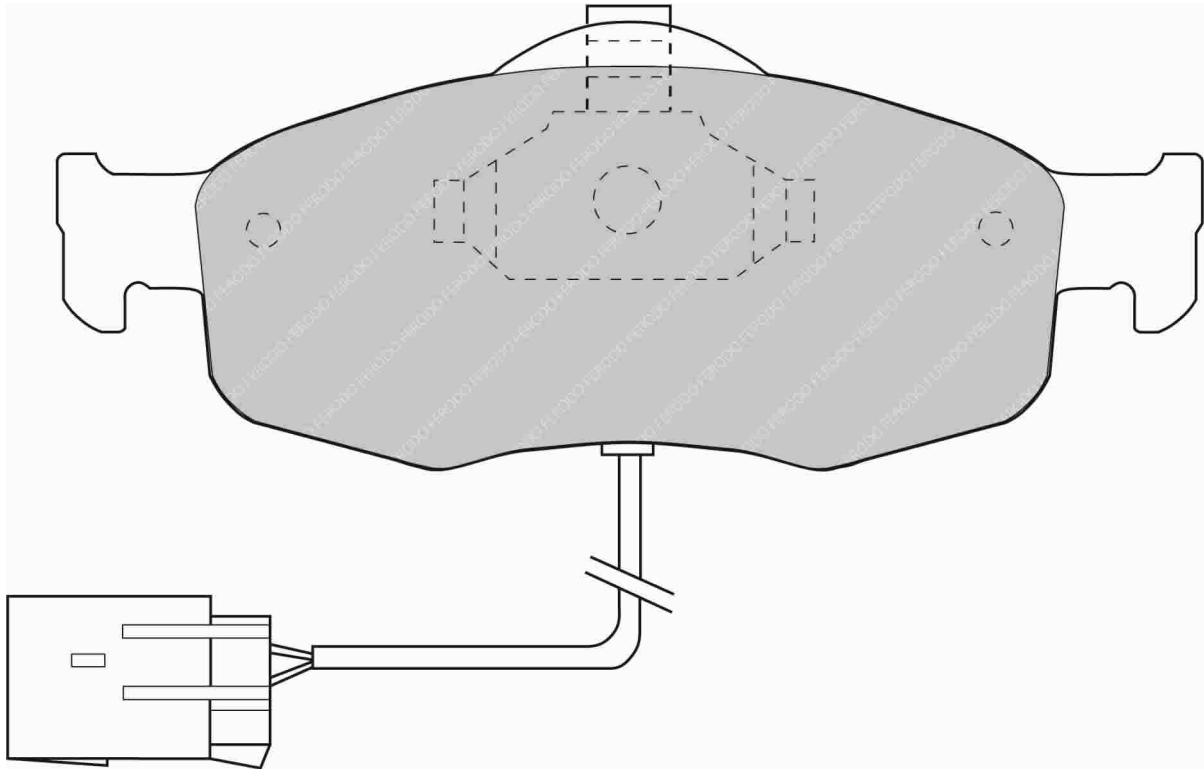

IMPORTANT NOTICE: Please note that the height measurement represents the radial depth, not the entire back plate

FORD Front

ECE R90: E490R01071/084

Also available in Car Racing catalogue see: FCP766

CROSS REFERENCE	
BREMBO	07.8301.30
FMSI	D648
MINTEX	MDB1622
WVA	21 395 18,00