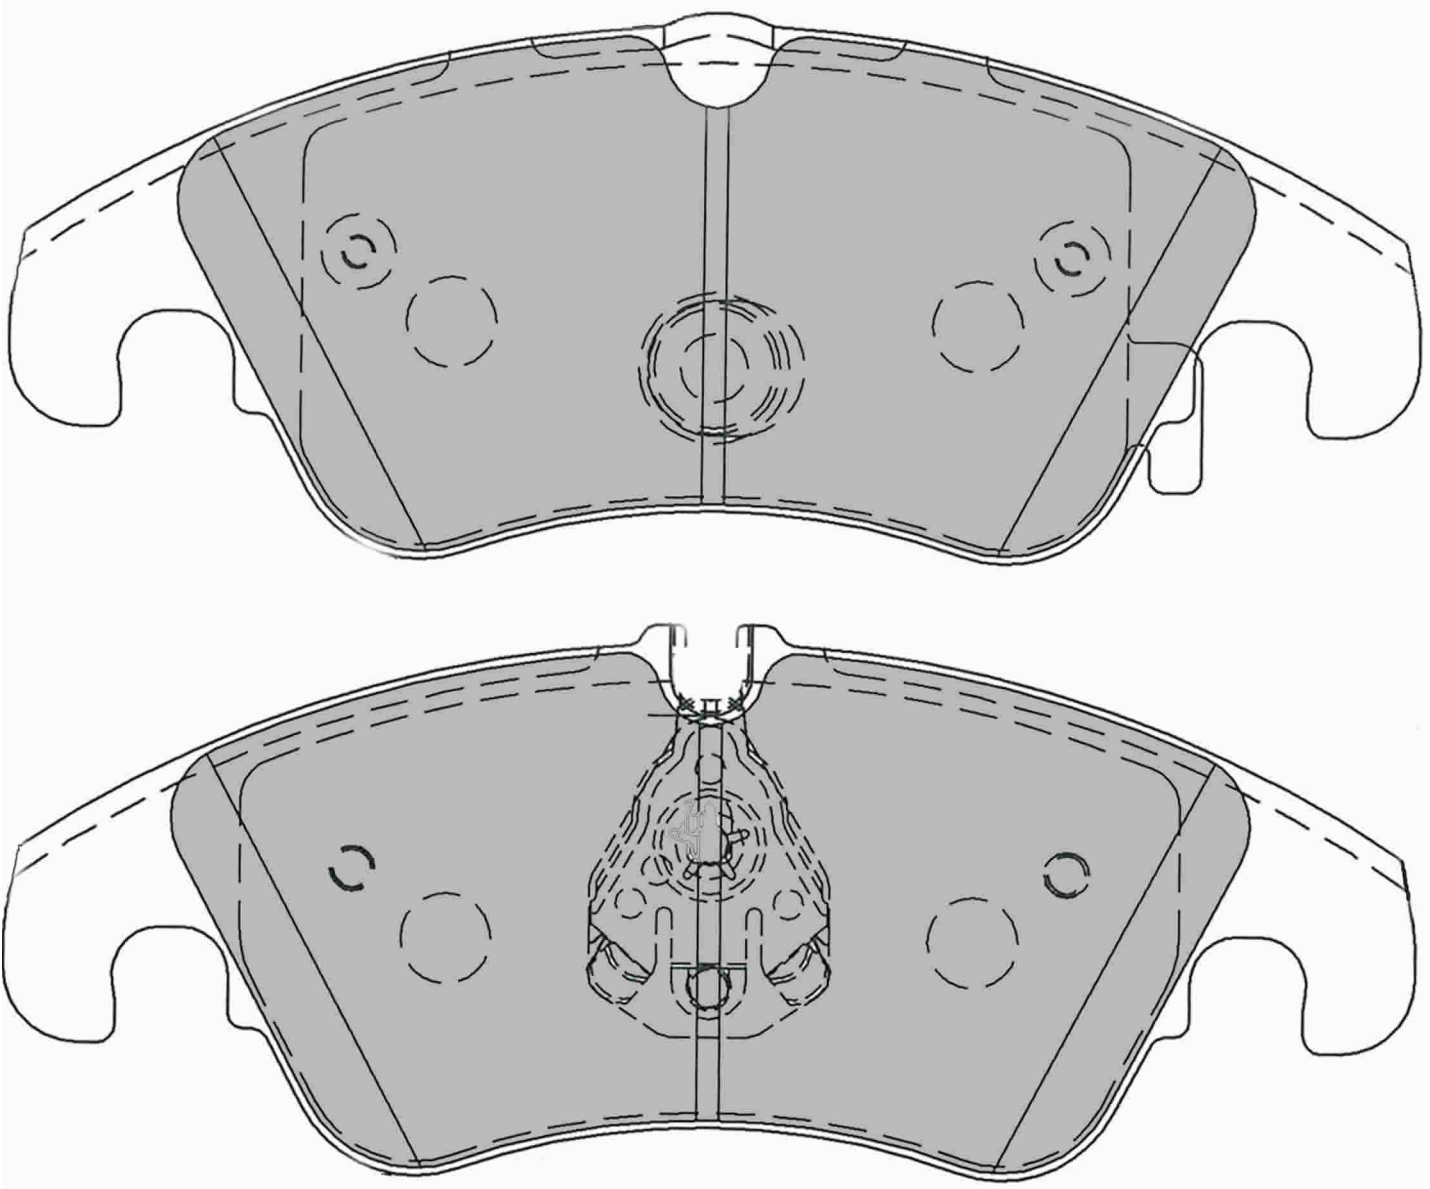

IMPORTANT NOTICE: Please note that the height measurement represents the radial depth, not the entire back plate

AUDI Front, FORD Front

ECE R90: E9 90R 01159/2309

Also available in Car Racing catalogue see: FCP4044