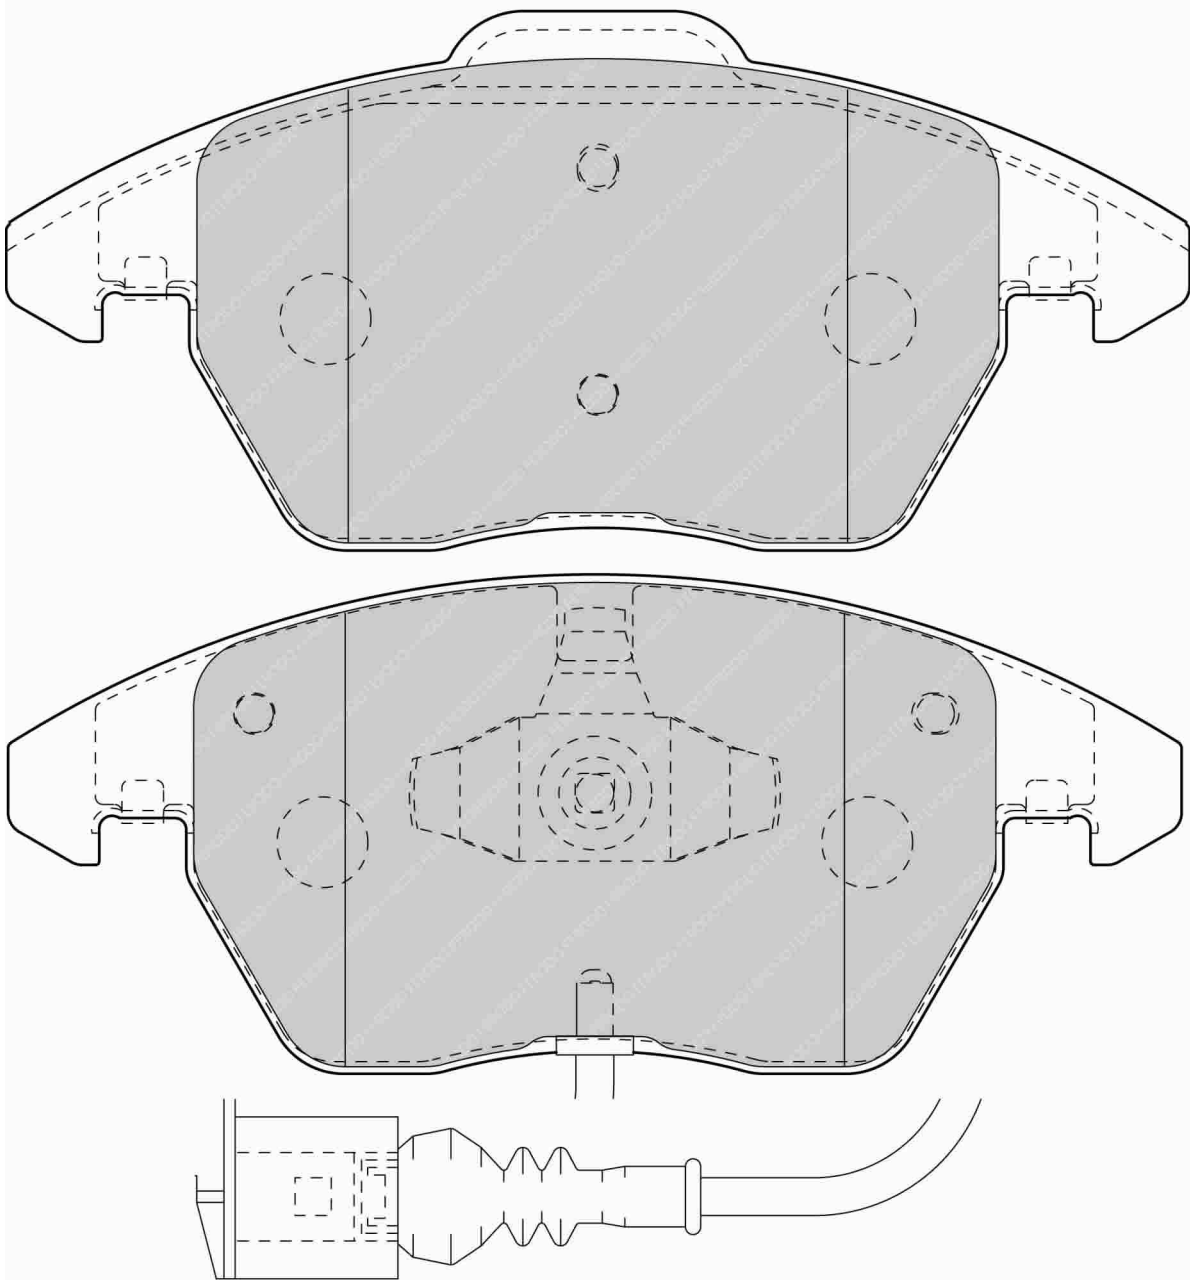

IMPORTANT NOTICE: Please note that the height measurement represents the radial depth, not the entire back plate

AUDI Front, CITROEN Front, SEAT Front, SKODA Front, VOLKSWAGEN Front

ECE R90: E11 90R 01194/3525

Also available in Car Racing catalogue see: FCP1641

CROSS REFERENCE	
MINTEX	MDB2604
PAGID	8001
WVA	23 587 20,30