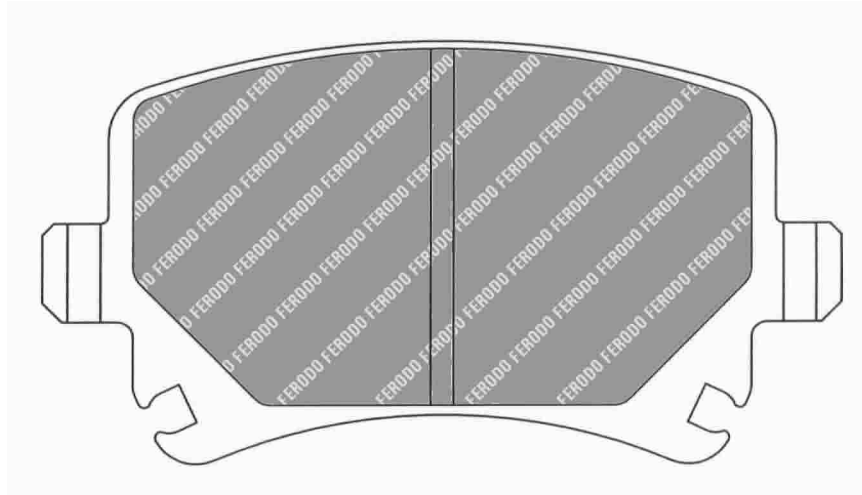

IMPORTANT NOTICE: Please note that the height measurement represents the radial depth, not the entire back plate

AUDI Rear, SEAT Rear, SKODA Rear, VOLKSWAGEN Rear

ECE R90: E11 90R 01194/6496

Also available in Car Racing catalogue see: FCP1636

CROSS REFERENCE	
ALCON	PNF0084X363.4
FMSI	D1108
HAWK	HB544 0,628
MINTEX	MDB2580
WVA	23 914 16,90