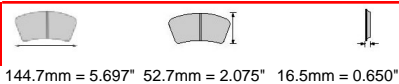

FDSE6020

IMPORTANT NOTICE: Please note that the height measurement represents the radial depth, not the entire back plate

HOLDEN Front

ECE R90: No R90: Ex EU