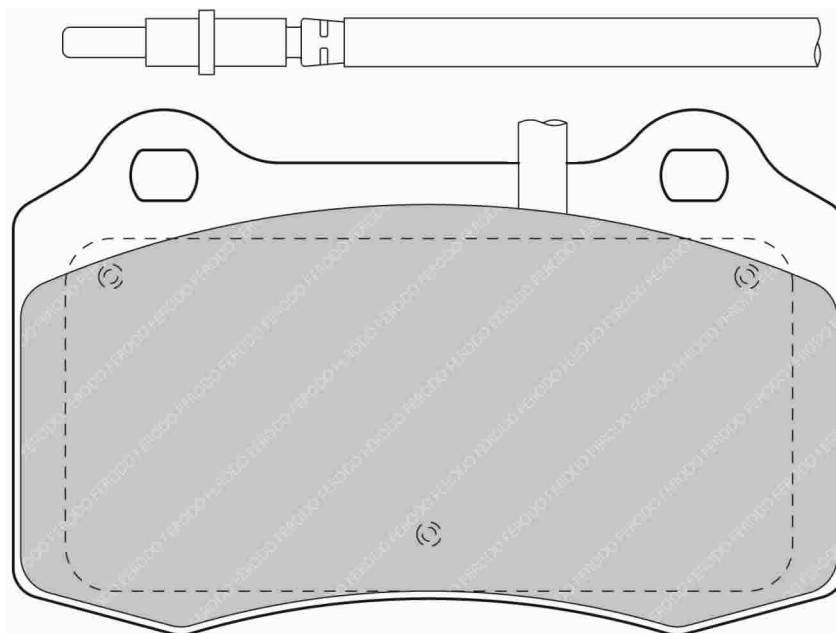

FDS1379

110.0mm = 4.331" 51.0mm = 2.008" 17.7mm = 0.697" WVA No: 23 753 17,70

IMPORTANT NOTICE: Please note that the height measurement represents the radial depth, not the entire back plate

CHRYSLER Front, DODGE Front, LANCIA Front, PEUGEOT Front

ECE R90: E490R01071/914