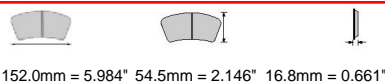

FDSR3134

IMPORTANT NOTICE: Please note that the height measurement represents the radial depth, not the entire back plate

ECE R90: