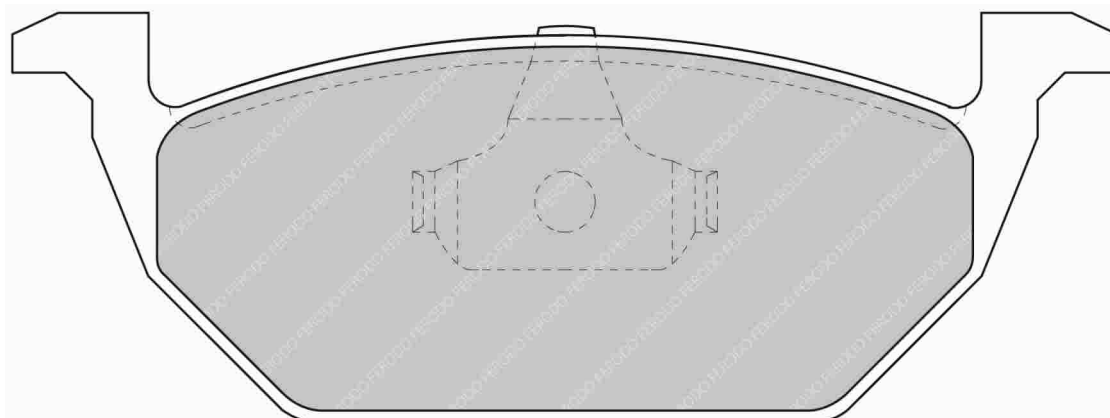

AUDI Front, SEAT Front, SKODA Front, VOLKSWAGEN Front

ECE R90: E890R01022/001

Also available in Car Racing catalogue see: FCP1094

CROSS REFERENCE

MINTEX	MDB2040
WVA	23 130 19,70

FDS1399

137.0mm = 5.394" 43.0mm = 1.693" 19.0mm = 0.748" WVA No: 23 599 19,00