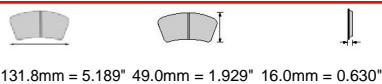

IMPORTANT NOTICE: Please note that the height measurement represents the radial depth, not the entire back plate

ECE R90: None