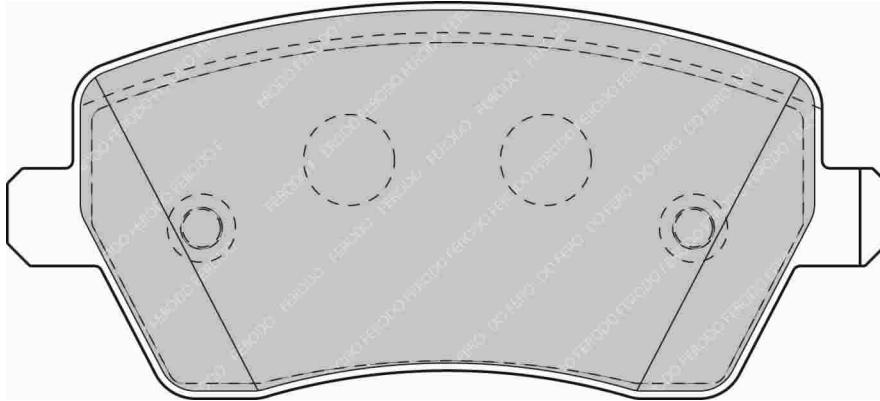

FDS1617

116.0mm = 4.567" 47.0mm = 1.850" 16.8mm = 0.661" WVA No: 23 973 16,80

IMPORTANT NOTICE: Please note that the height measurement represents the radial depth, not the entire back plate

NISSAN Front, RENAULT Front, SUZUKI Front

ECE R90: E11 90R 01/194/3529

Also available in Car Racing catalogue see: FCP1617

CROSS REFERENCE	
MINTEX	MDB2595
WVA	23 973 16,80