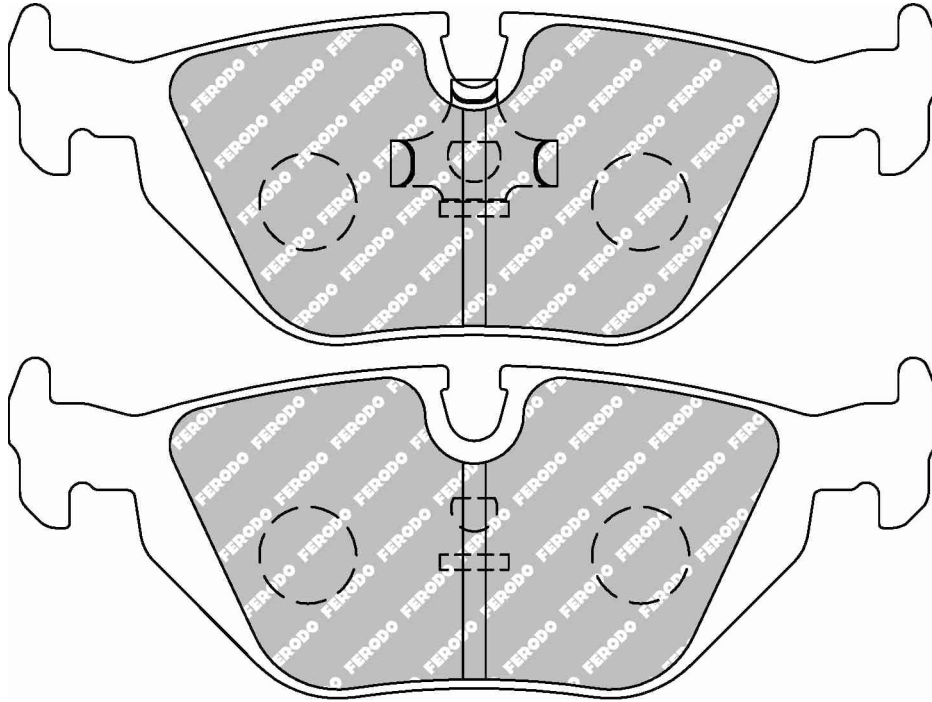

FDS850

123.3mm = 4.854" 40.3mm = 1.587" 16.0mm = 0.630" WVA No: 20 180 16,80 FMSI No: D396

IMPORTANT NOTICE: Please note that the height measurement represents the radial depth, not the entire back plate

BMW Rear

ECE R90: E190R01174/004

Also available in Car Racing catalogue see: FCP850

CROSS REFERENCE	
BREMBO	07.8301.69
FMSI	D396
FMSI	D692
MINTEX	MDB1572
PAGID	8035
WVA	20 180 16,80