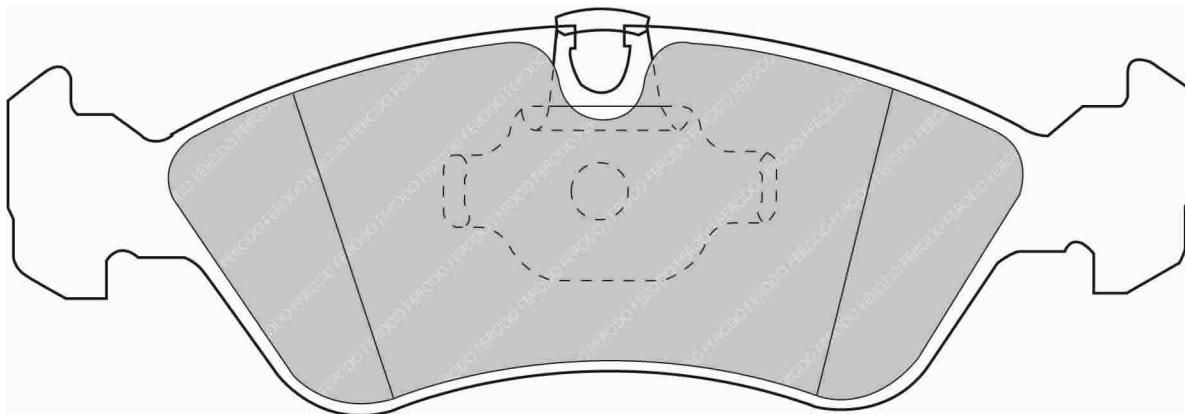

FDS1067

156.5mm = 6.161" 45.2mm = 1.780" 17.5mm = 0.689" WVA No: 21 862 17,50

IMPORTANT NOTICE: Please note that the height measurement represents the radial depth, not the entire back plate

OPEL Front, VAUXHALL Front

ECE R90: E190R01174/005