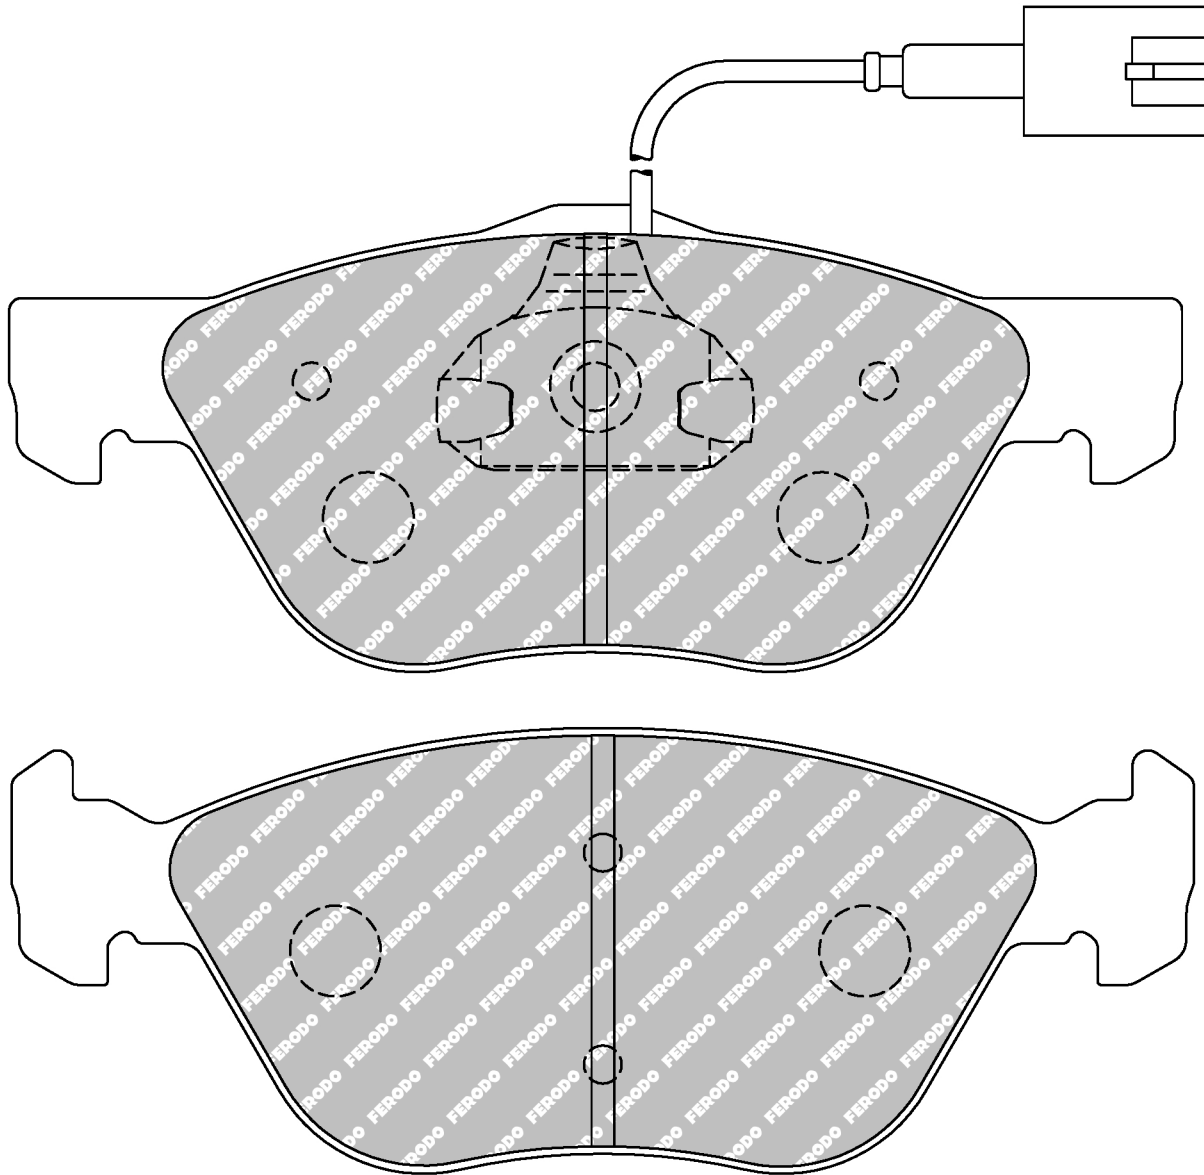

IMPORTANT NOTICE: Please note that the height measurement represents the radial depth, not the entire back plate

ALFA ROMEO Front, FIAT Front, LANCIA Front

ECE R90: E490R01071/097

Also available in Car Racing catalogue see: FCP1052