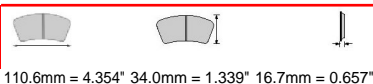

FDS4187

IMPORTANT NOTICE: Please note that the height measurement represents the radial depth, not the entire back plate

SCION Rear, SUBARU Rear, TOYOTA Rear

ECE R90: E11 90R 02A 0194/15029