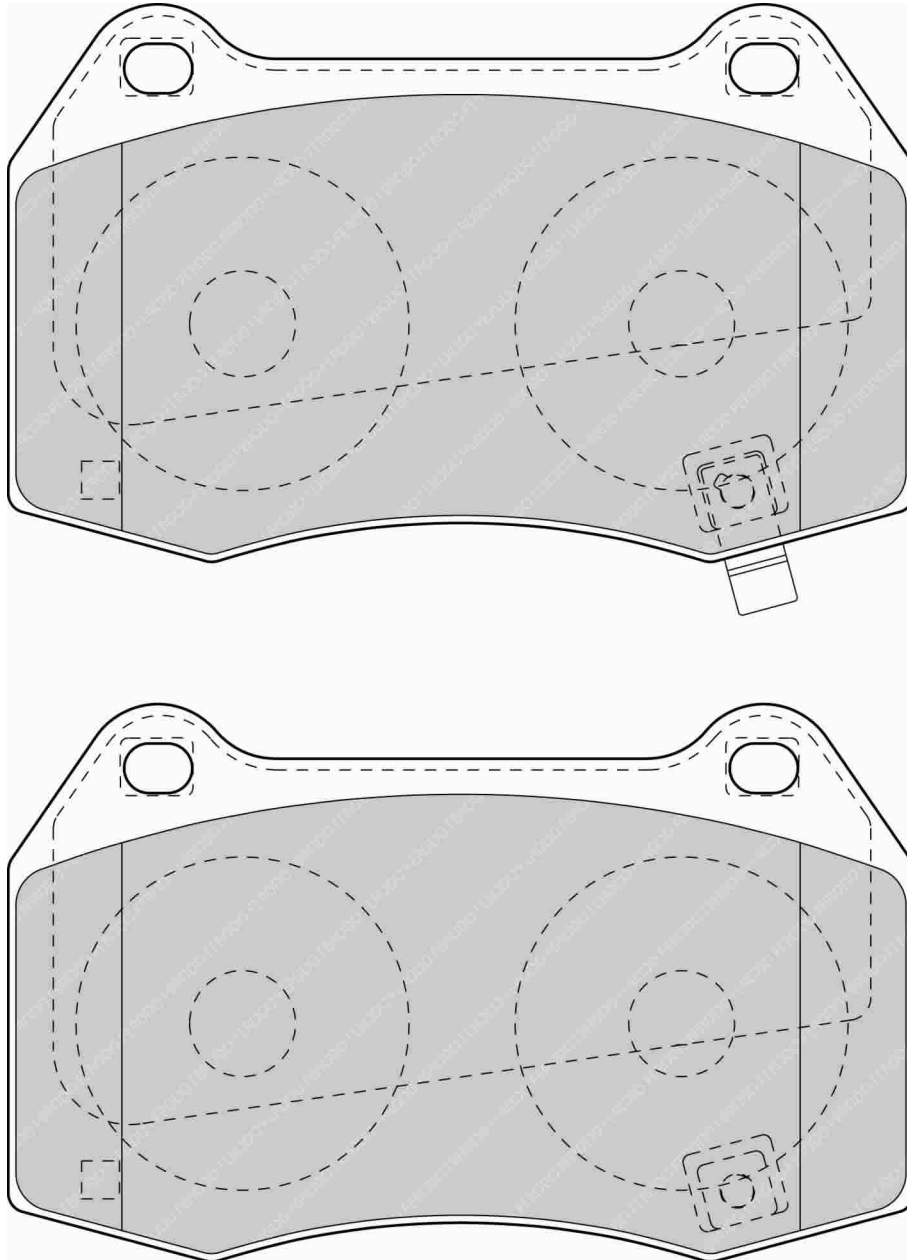

ECE R90: E490R01071/1122

Also available in Car Racing catalogue see: FCP1561

CROSS REFERENCE	
FMSI	D960
MINTEX	MDB2341
WVA	23 142 15,00

76.8mm = 3.024" 45.0mm = 1.772" 14.6mm = 0.575" WVA No: 21 580 14,30