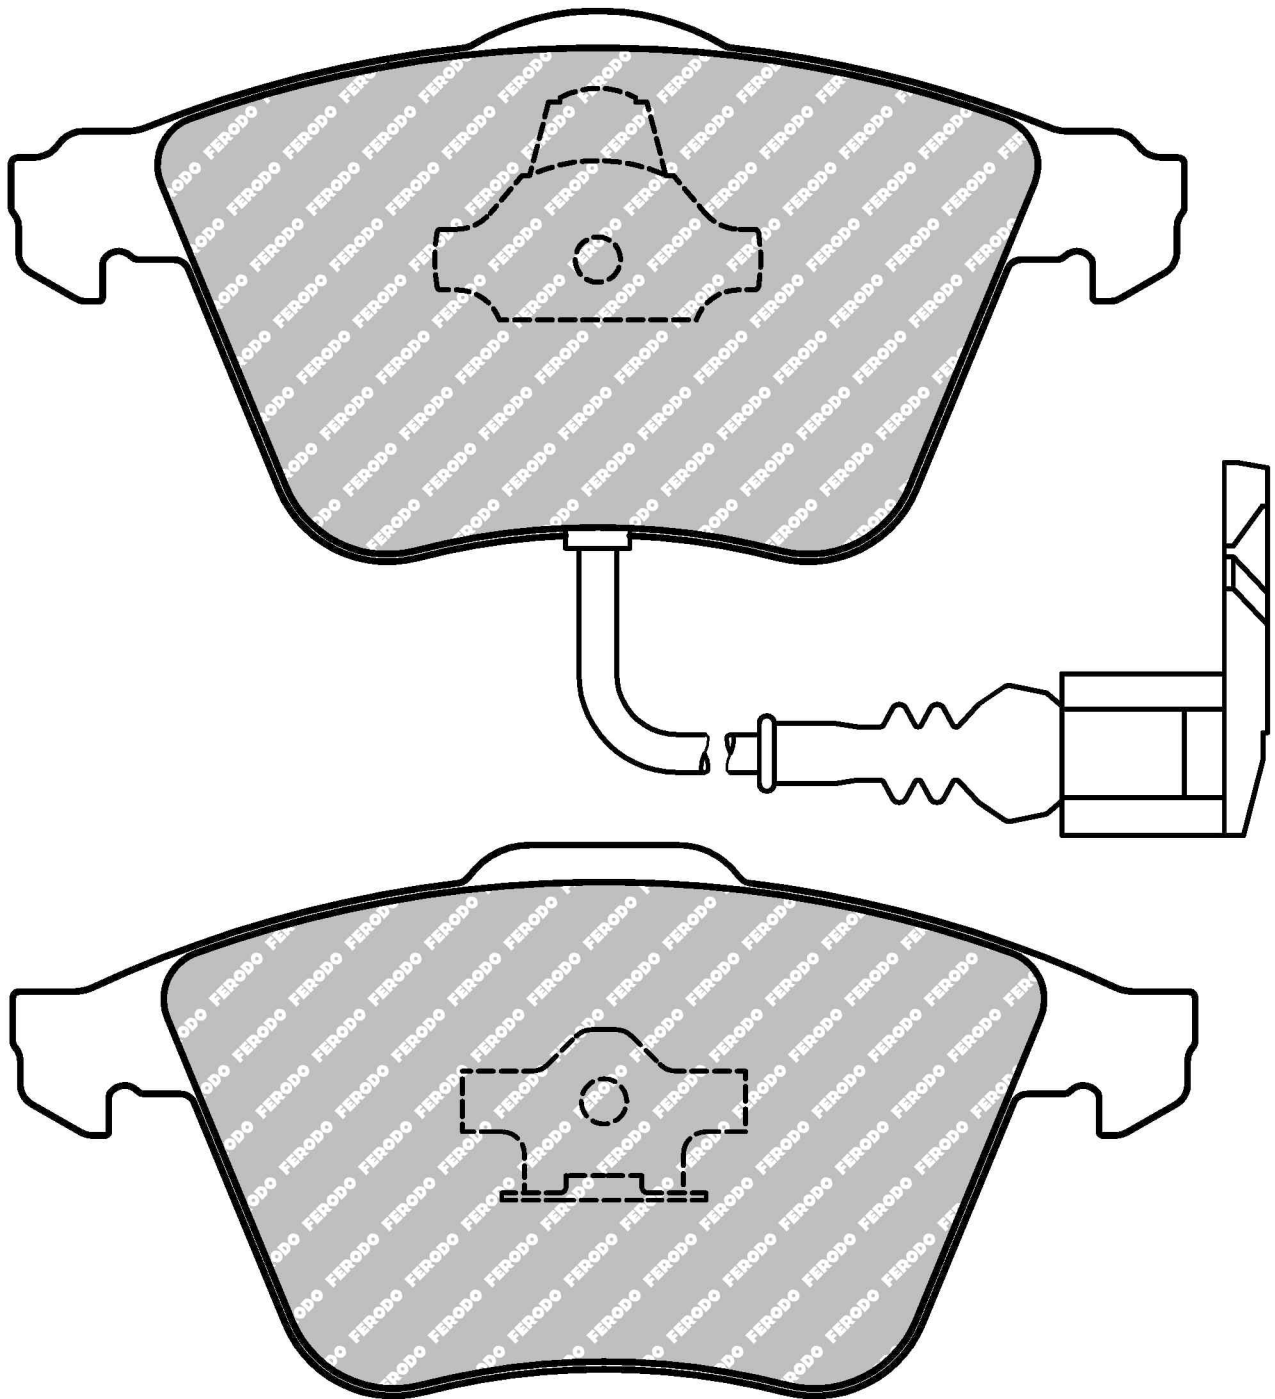

IMPORTANT NOTICE: Please note that the height measurement represents the radial depth, not the entire back plate

AUDI Front, SEAT Front, SKODA Front, VOLKSWAGEN Front

ECE R90: E11 90R 01194/5950

Also available in Car Racing catalogue see: FCP1765