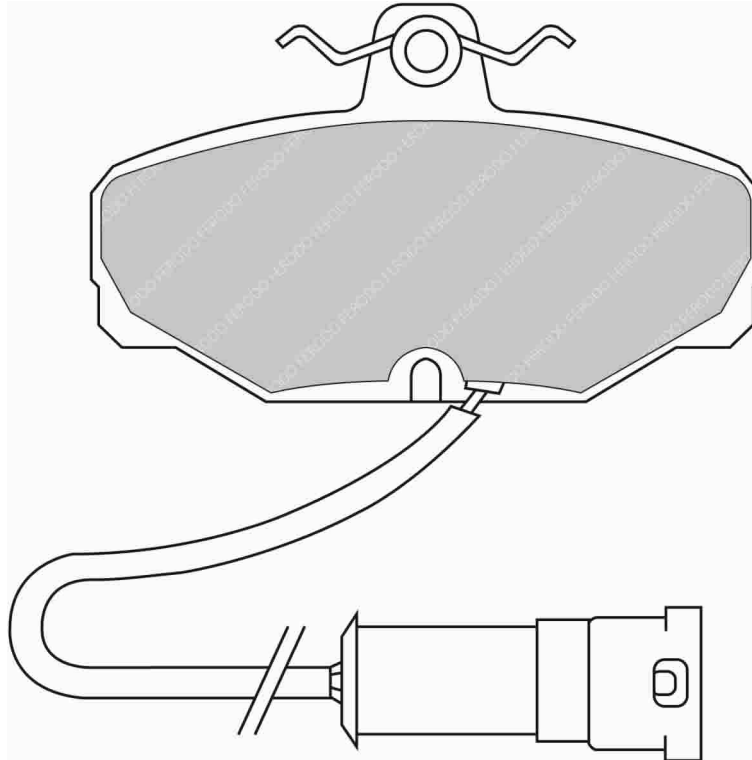

IMPORTANT NOTICE: Please note that the height measurement represents the radial depth, not the entire back plate

FORD Rear

ECE R90: Pre 99: Apply KBA code 60838

Also available in Car Racing catalogue see: FCP408

CROSS REFERENCE

FMSI	D382
MINTEX	MDB1286
PAGID	1163
PFC	0382
WVA	21 079 13,75