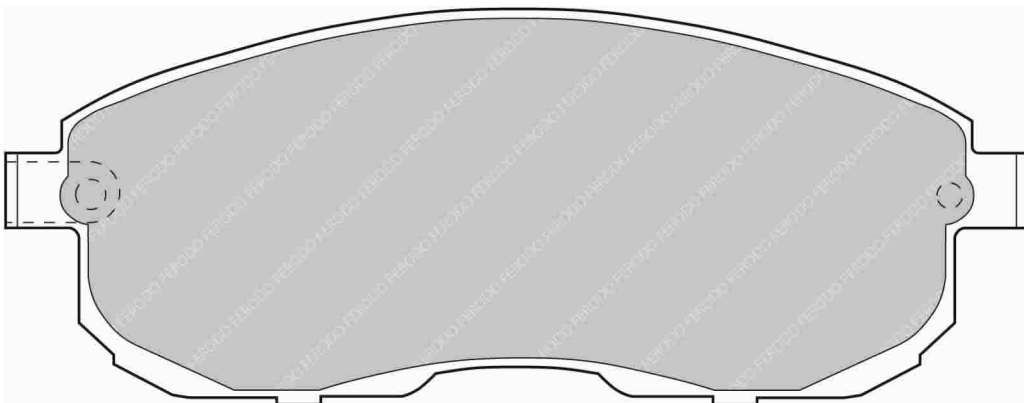

Also available in Car Racing catalogue see: FCP691

CROSS REFERENCE	
BREMBO	07.8300.07
FMSI	D430
MINTEX	MDB1451
WVA	21 561 17,00