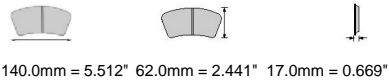

FDS1438

IMPORTANT NOTICE: Please note that the height measurement represents the radial depth, not the entire back plate

PORSCHE Front / Rear

ECE R90: E490R01071/1023