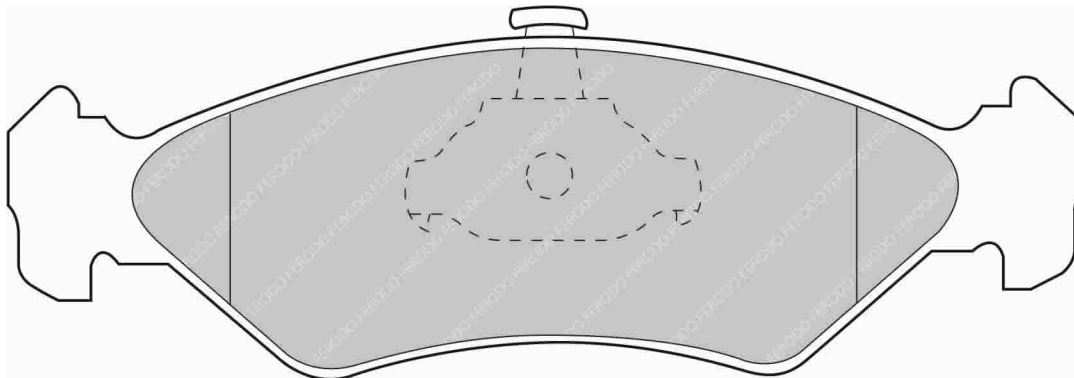

FDS1082

141.5mm = 5.571" 39.0mm = 1.535" 17.5mm = 0.689" WVA No: 23 101 18,00

IMPORTANT NOTICE: Please note that the height measurement represents the radial depth, not the entire back plate

FORD Front, MAZDA Front

ECE R90: E490R01071/152

Also available in Car Racing catalogue see: FCP1082

CROSS REFERENCE	
BREMBO	07.8301.52
MINTEX	MDB1884
WVA	23 101 18,00

FDS1083

87.4mm = 3.441" 40.5mm = 1.594" 17.2mm = 0.677" WVA No: 20 961 17,00

IMPORTANT NOTICE: Please note that the height measurement represents the radial depth, not the entire back plate

AUDI Rear, CITROEN Rear, FIAT Rear, FORD Rear, LANCIA Rear, PEUGEOT Rear, RENAULT Rear, SEAT Rear, VOLKSWAGEN Rear

ECE R90: E490R01071/061