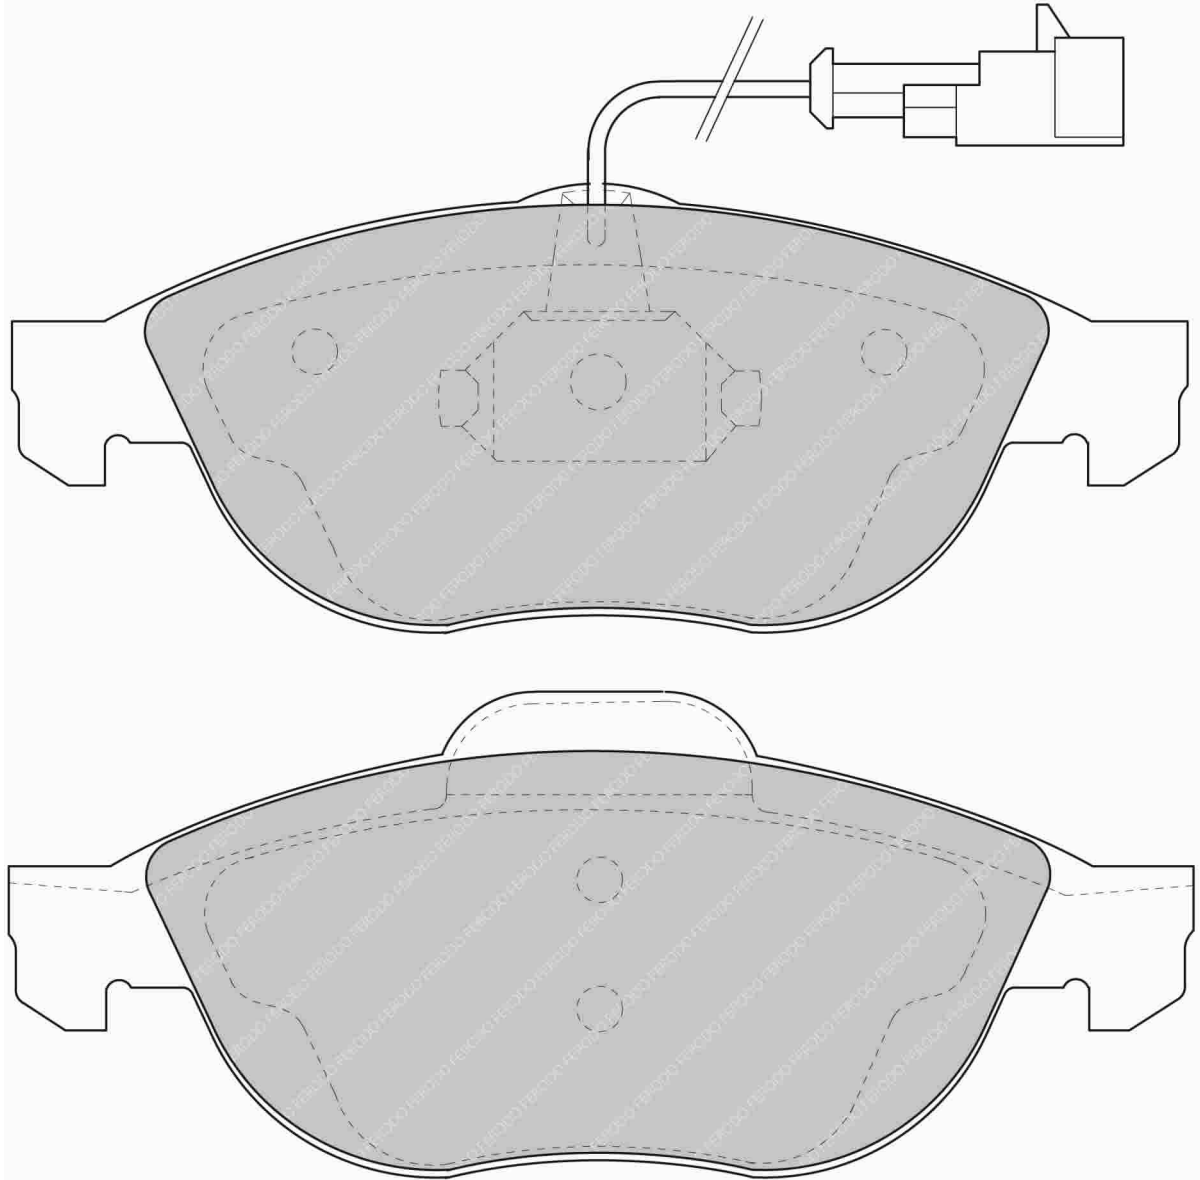

IMPORTANT NOTICE: Please note that the height measurement represents the radial depth, not the entire back plate

ALFA ROMEO Front, LANCIA Front

ECE R90: E490R01071/186

Also available in Car Racing catalogue see: FCP1134

CROSS REFERENCE	
BREMBO	07.8301.57
MINTEX	MDB1934
MINTEX	MDB2132
WVA	23 140 19,30