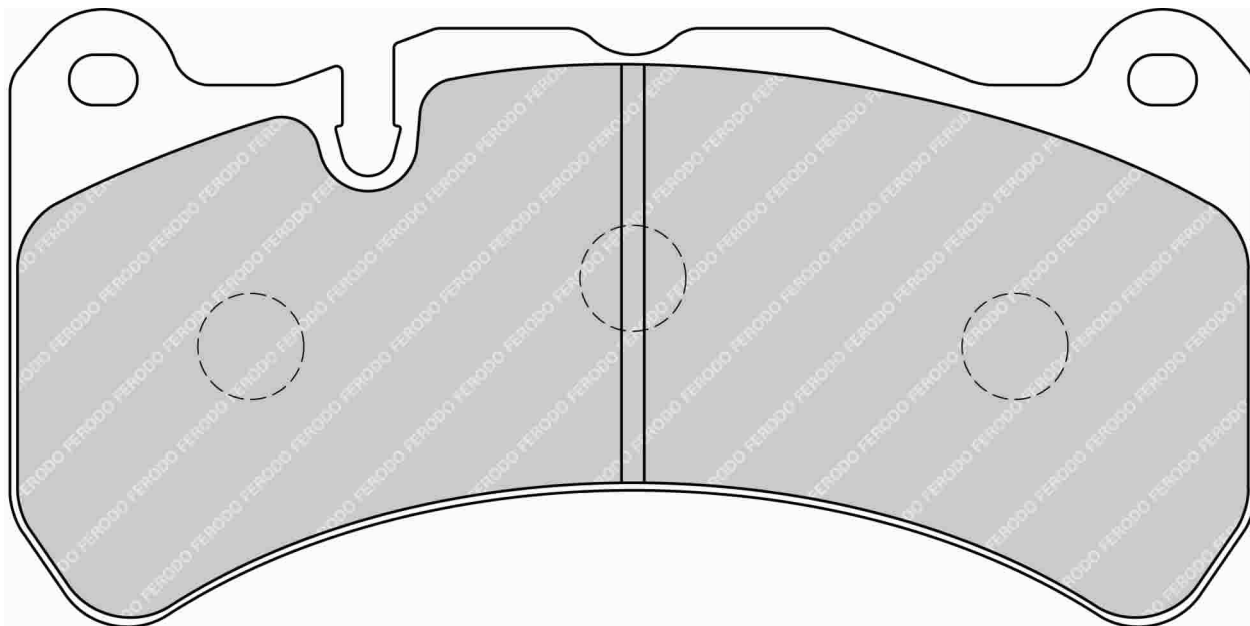

FDS4212

164.8mm = 6.488" 55.0mm = 2.165" 16.1mm = 0.634"

FMSI No: D116

IMPORTANT NOTICE: Please note that the height measurement represents the radial depth, not the entire back plate

FORD AUSTRALIA (FPV) Front, MERCEDES-BENZ Front, SUBARU Front

ECE R90: E11 90R-01194/7511