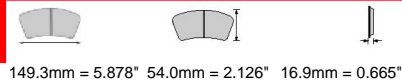

FDSR3114

IMPORTANT NOTICE: Please note that the height measurement represents the radial depth, not the entire back plate

ECE R90: None