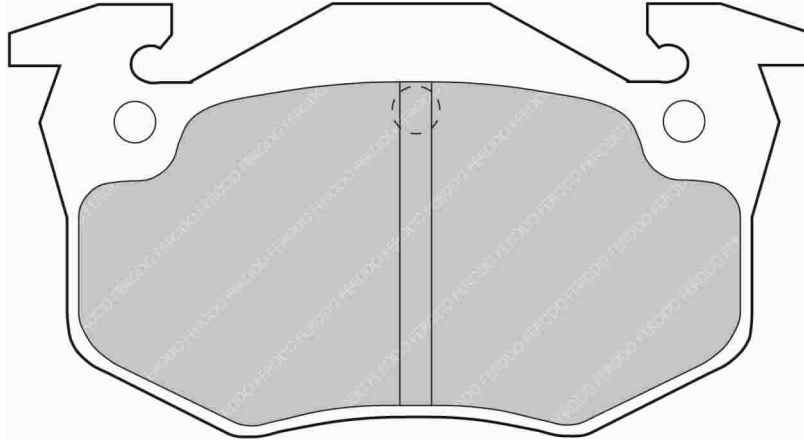

IMPORTANT NOTICE: Please note that the height measurement represents the radial depth, not the entire back plate

CITROEN Rear, PEUGEOT Rear, RENAULT Rear

ECE R90: E490R01071/170

Also available in Car Racing catalogue see: FCP558

CROSS REFERENCE	
ALCON	PNF0084X261.4
ALCON	PNF0084X317
ALCON	PNF0084X317.4
FMSI	D516
MINTEX	MDB1339
MINTEX	MDB2555
PAGID	1610
WVA	20 973 11,00