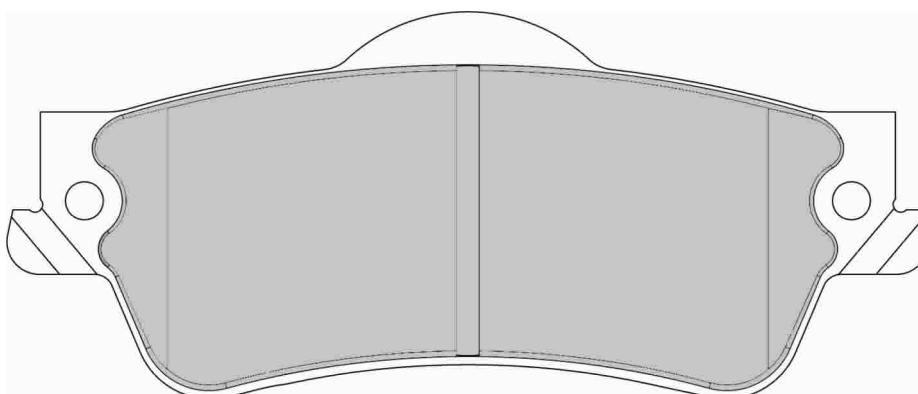

FDSE6021

IMPORTANT NOTICE: Please note that the height measurement represents the radial depth, not the entire back plate

HOLDEN Rear

ECE R90: No R90: Ex EU