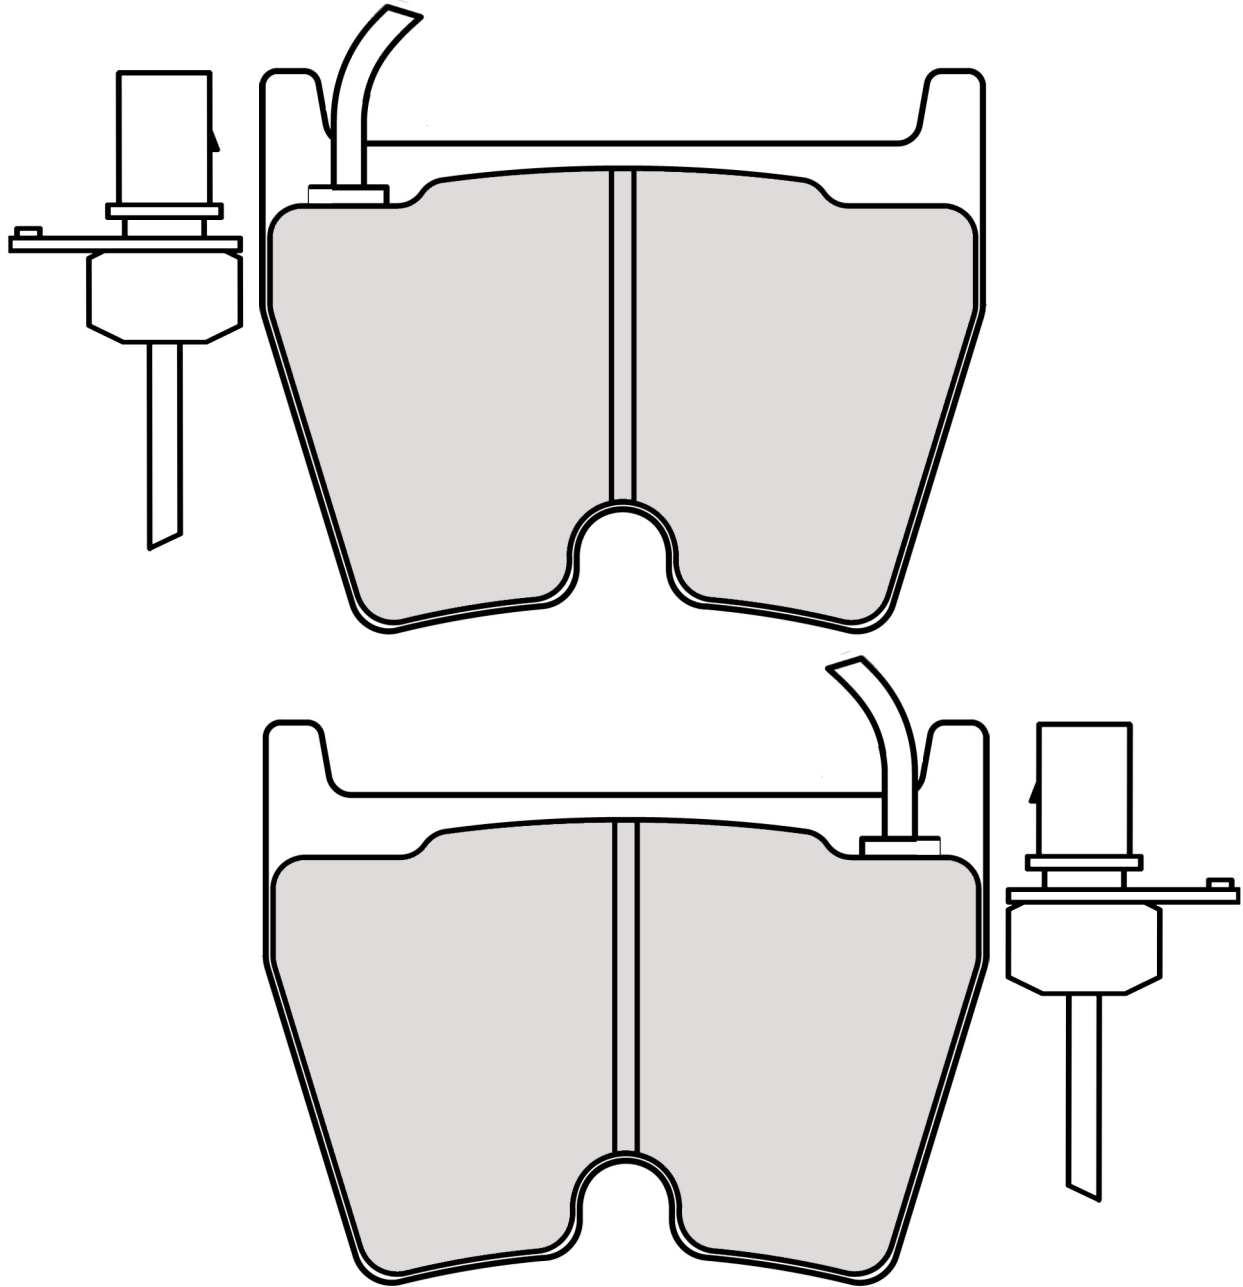

IMPORTANT NOTICE: Please note that the height measurement represents the radial depth, not the entire back plate

AUDI Front, LAMBORGHINI Front, VOLKSWAGEN Front

ECE R90: E9-90R-01.159/810

Also available in Car Racing catalogue see: FCP1664

CROSS REFERENCE	
BREMBO	07.9312.44
BREMBO	07.9312.45
BREMBO	07.9312.46
BREMBO	07.9312.47
MINTEX	MDB2601
PAGID	2931
WVA	23 764 17,00