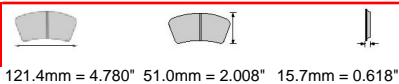

IMPORTANT NOTICE: Please note that the height measurement represents the radial depth, not the entire back plate

HOLDEN Rear

ECE R90: No R90: Ex EU