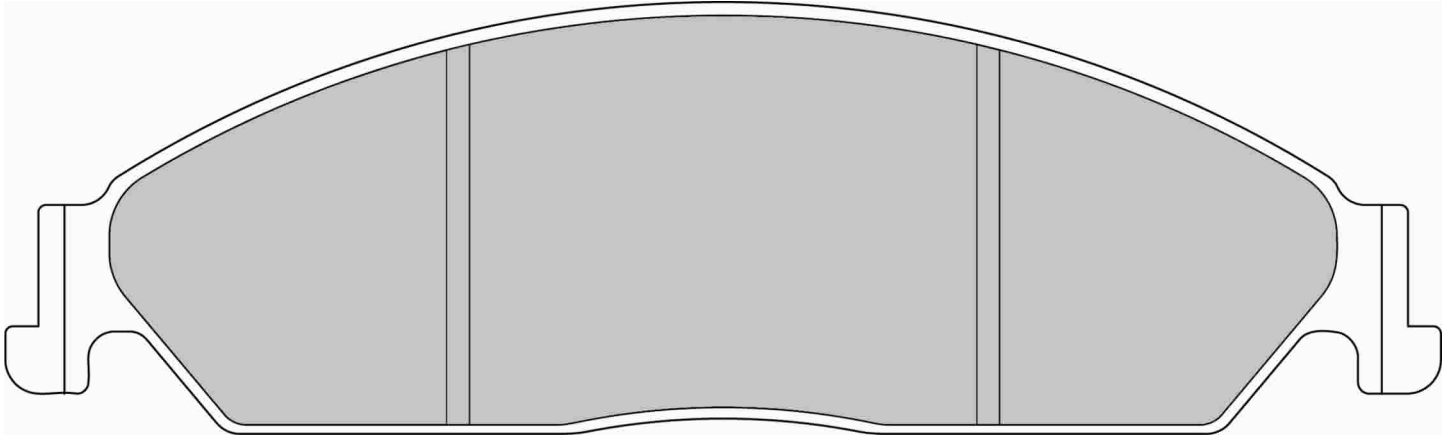

FDSE6004

189.5mm = 7.461" 51.7mm = 2.035" 15.0mm = 0.591"

IMPORTANT NOTICE: Please note that the height measurement represents the radial depth, not the entire back plate

FORD AUSTRALIA Front

ECE R90: No R90: Ex EU