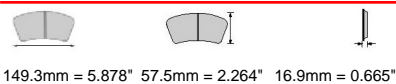

FDSR3084

IMPORTANT NOTICE: Please note that the height measurement represents the radial depth, not the entire back plate

HOLDEN Front, HOLDEN (HSV) Front, MONARO Front

ECE R90: None