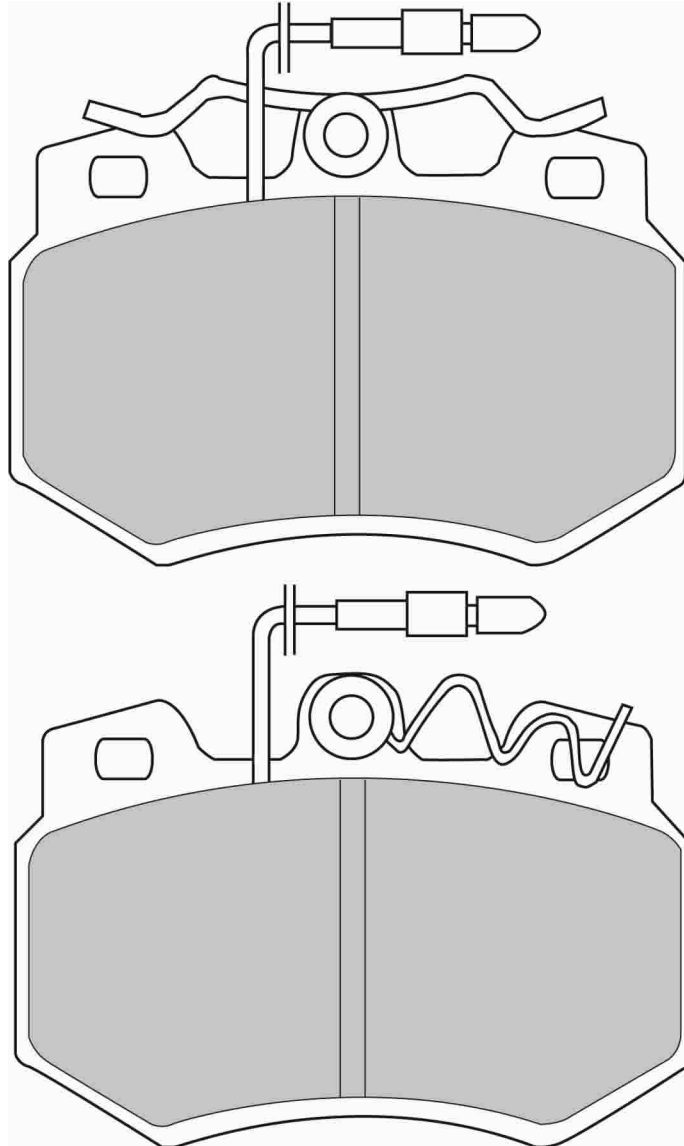

IMPORTANT NOTICE: Please note that the height measurement represents the radial depth, not the entire back plate

CITROEN Front, PEUGEOT Front

ECE R90: E490R01071/226

Also available in Car Racing catalogue see: FCP434

CROSS REFERENCE	
BREMBO	07.8301.13
MINTEX	MDB1327
WVA	20 923 17,50