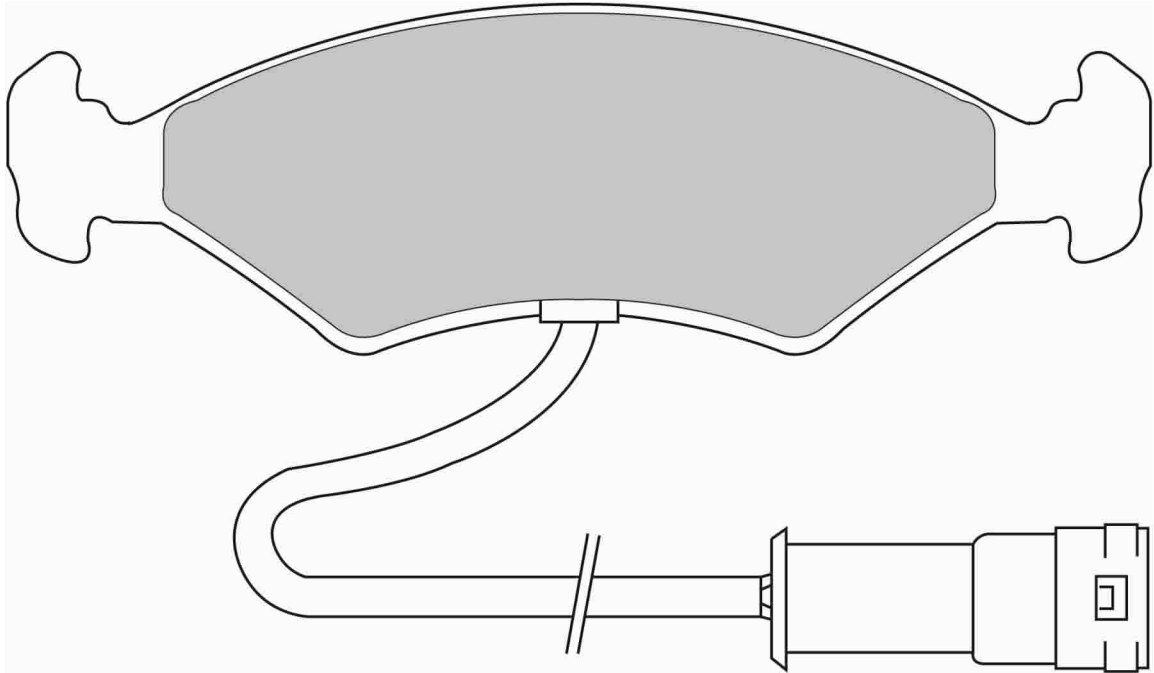

FDS212

151.0mm = 5.945" 47.0mm = 1.850" 18.6mm = 0.732" WVA No: 20 640 18,60

IMPORTANT NOTICE: Please note that the height measurement represents the radial depth, not the entire back plate

FERRARI Front / Rear, FORD Front

ECE R90: E490R01071/154

CROSS REFERENCE

MINTEX	MDB1174
WVA	20 640 18,60