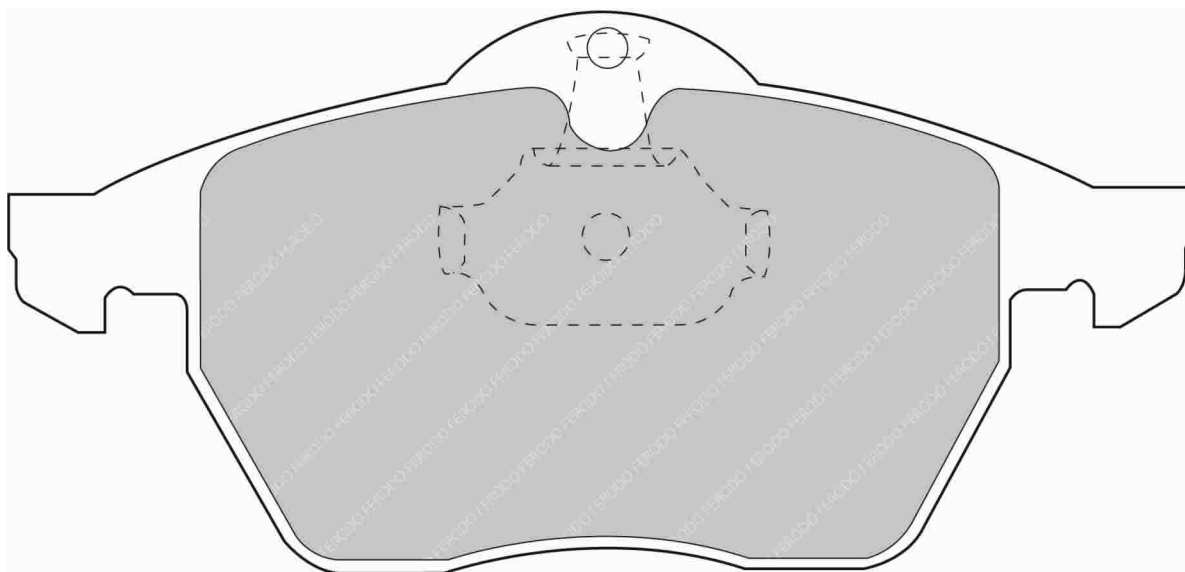

FDS1068

156.5mm = 6.161" 61.0mm = 2.402" 19.4mm = 0.764" WVA No: 21 829 19,50

IMPORTANT NOTICE: Please note that the height measurement represents the radial depth, not the entire back plate

OPEL Front, SAAB Front, VAUXHALL Front

ECE R90: E490R01071/912