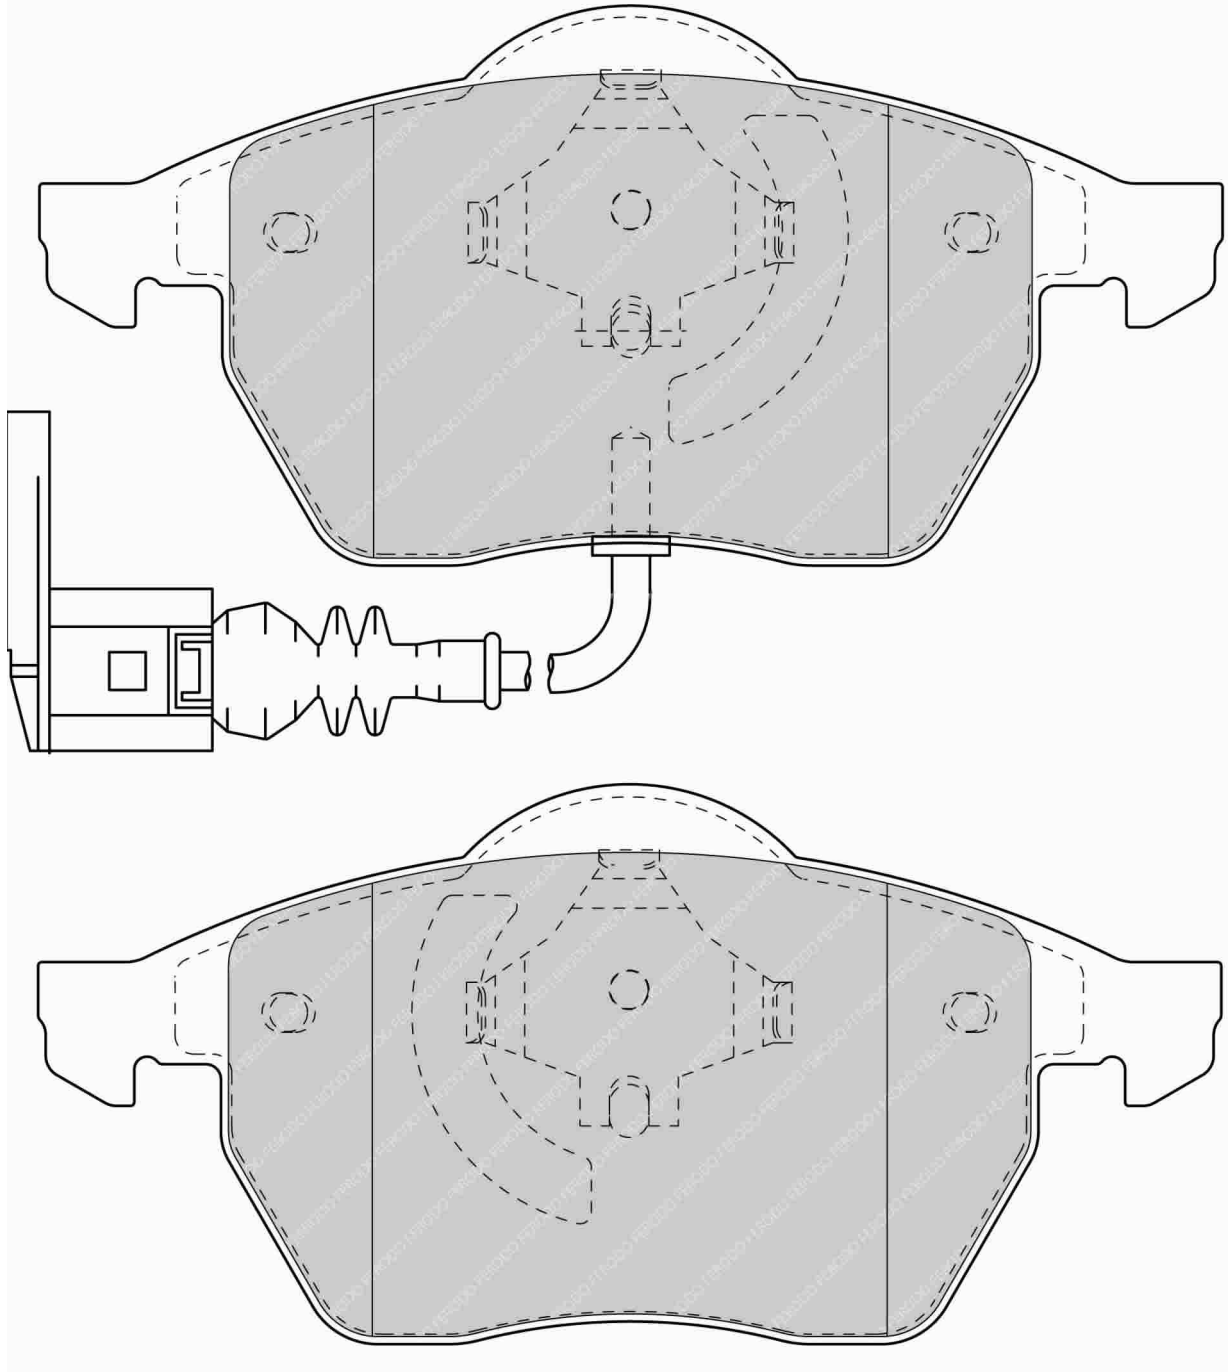

FDS1463

156.0mm = 6.142" 61.0mm = 2.402" 20.2mm = 0.795" WVA No: 20 676 20,20

IMPORTANT NOTICE: Please note that the height measurement represents the radial depth, not the entire back plate

AUDI Front, SEAT Front, SKODA Front, VOLKSWAGEN Front

ECE R90: E190R01174/002

CROSS REFERENCE

MINTEX	MDB2041
WVA	20 676 20,20