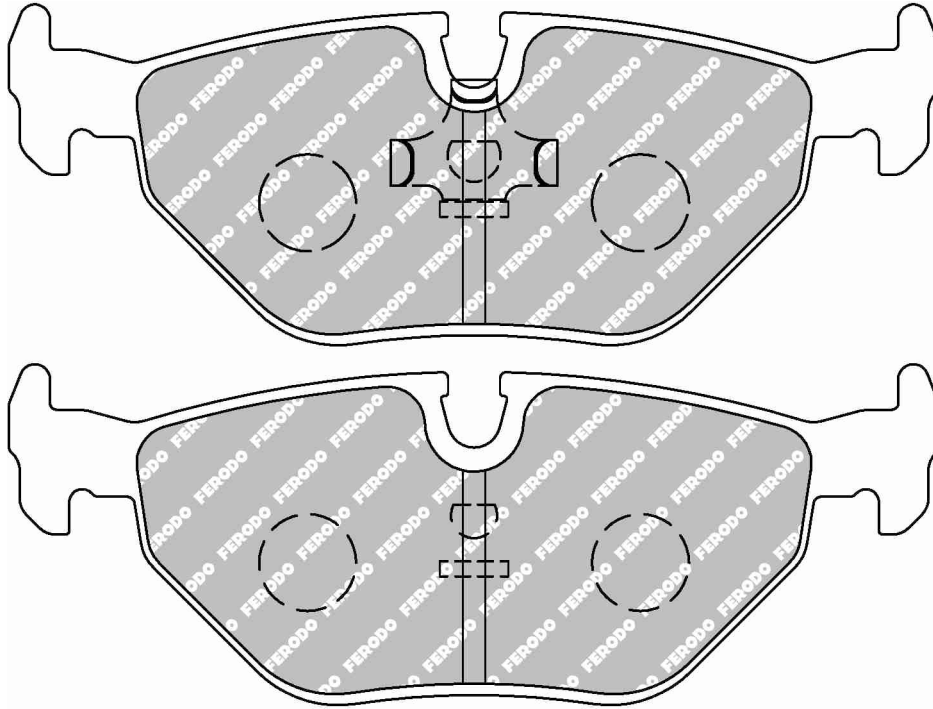

FDS578

123.3mm = 4.854" 39.7mm = 1.563" 15.9mm = 0.626" WVA No: 20 995 17,30 FMSI No: D396

IMPORTANT NOTICE: Please note that the height measurement represents the radial depth, not the entire back plate

BMW Rear

ECE R90: E190R01174/004

Also available in Car Racing catalogue see: FCP578

CROSS REFERENCE

FMSI	D396
MINTEX	MDB1369
PAGID	1285
WVA	20 995 17,30