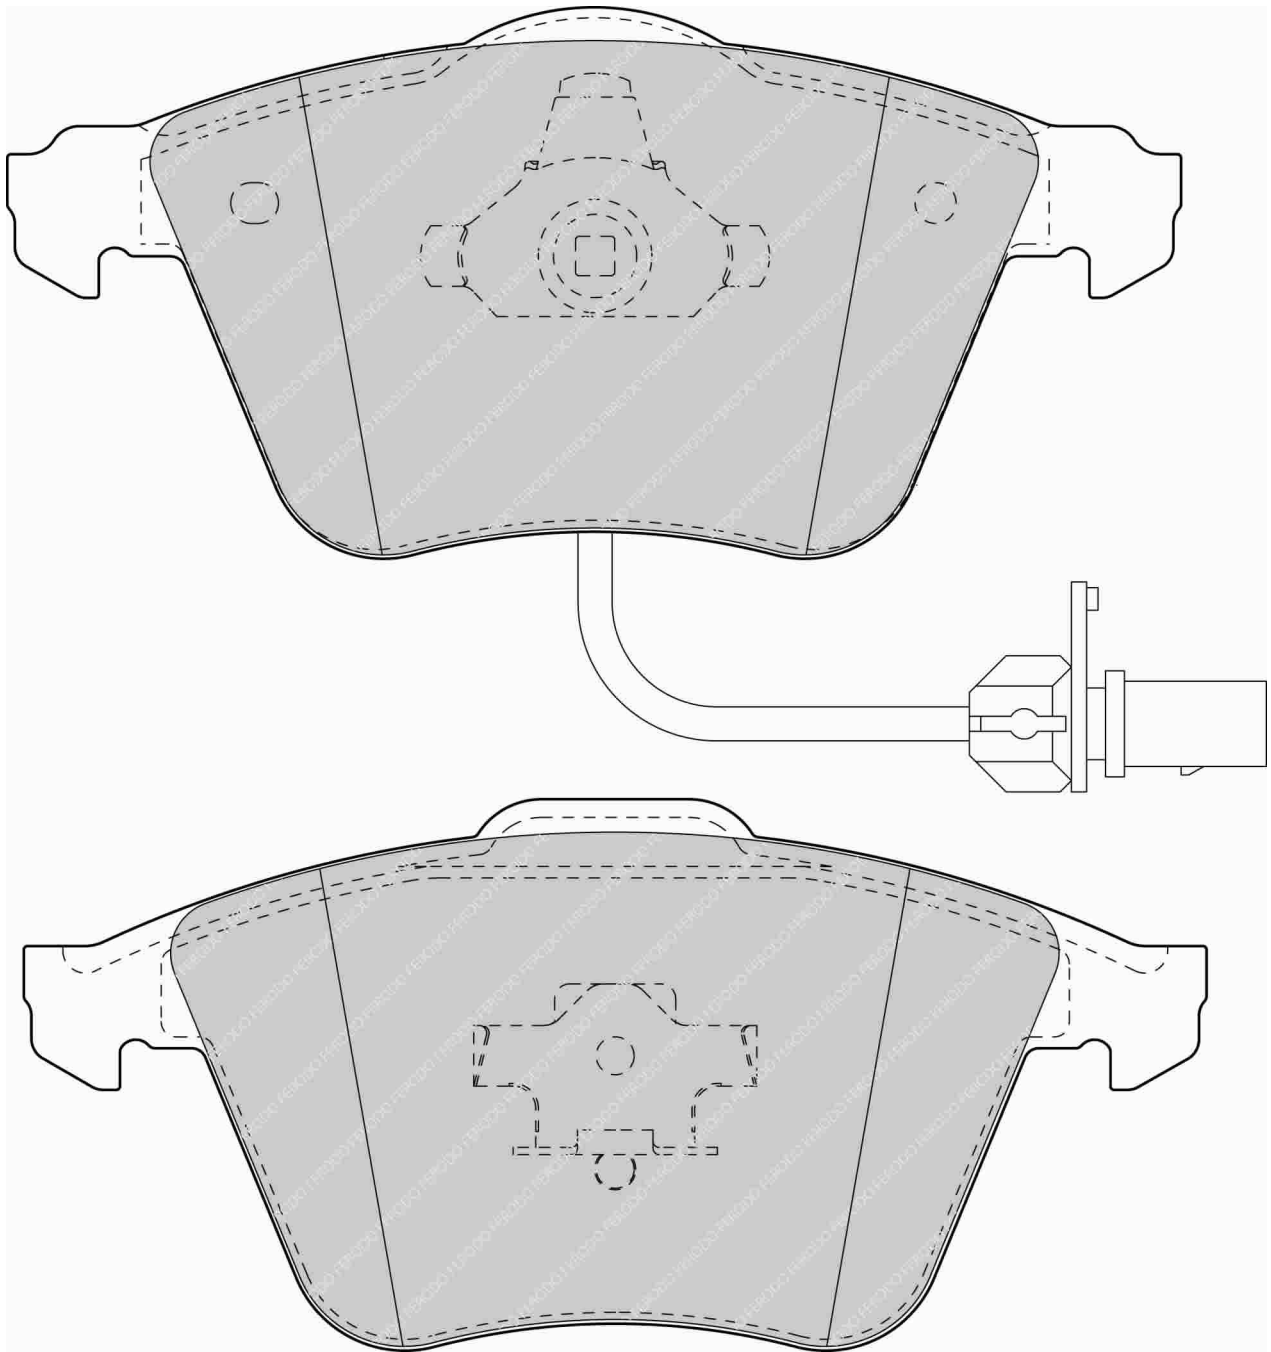

FDS1629

155.3mm = 6.114" 64.4mm = 2.535" 20.3mm = 0.799" WVA No: 23 762 20,20
156.5mm = 6.161" 64.4mm = 2.535" 20.3mm = 0.799"

IMPORTANT NOTICE: Please note that the height measurement represents the radial depth, not the entire back plate

AUDI Front

ECE R90: E11 90R 01194/5950

Also available in Car Racing catalogue see: FCP1629

CROSS REFERENCE	
MINTEX	MDB2694
PAGID	2275
PAGID	8021
WVA	23 762 20,20