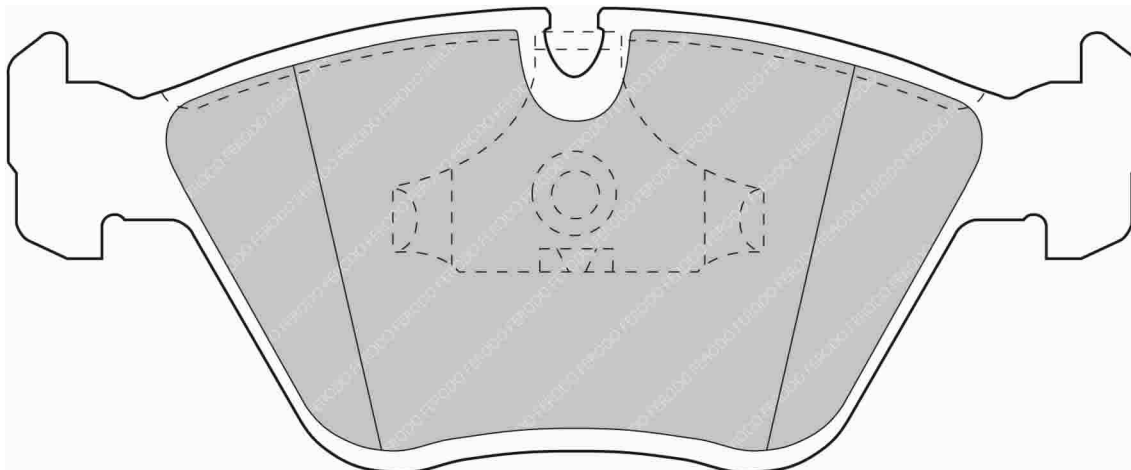

FDS779

156.4mm = 6.157" 58.6mm = 2.307" 20.3mm = 0.799" WVA No: 20 968 20,30 FMSI No: D394

IMPORTANT NOTICE: Please note that the height measurement represents the radial depth, not the entire back plate

BMW Front

ECE R90: E490R01071/402

Also available in Car Racing catalogue see: FCP779

CROSS REFERENCE	
BREMBO	07.8300.10
BREMBO	07.8301.50
FMSI	D394
MINTEX	MDB1393
PAGID	1295
WVA	20 968 20,30

FDS789

128.1mm = 5.043" 43.7mm = 1.720" 16.1mm = 0.634" WVA No: 21 495 17,00 FMSI No: D470

IMPORTANT NOTICE: Please note that the height measurement represents the radial depth, not the entire back plate

SUBARU Front

ECE R90: E490R01171/332