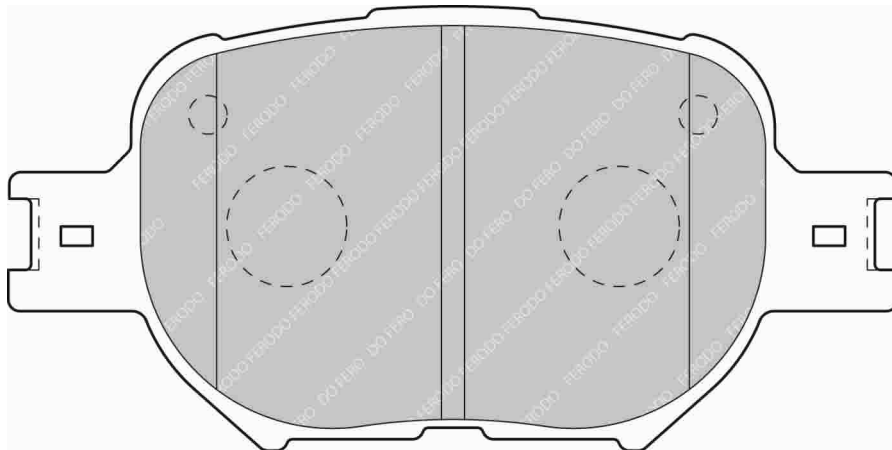

FDS1528

117.8mm = 4.638" 50.1mm = 1.972" 17.5mm = 0.689" WVA No: 23 526 17,40

IMPORTANT NOTICE: Please note that the height measurement represents the radial depth, not the entire back plate

TOYOTA Front

ECE R90: E4-90R-01-0582/1317

Also available in Car Racing catalogue see: FCP1528

CROSS REFERENCE	
MINTEX	MDB2013
MINTEX	MDB2291
WVA	23 526 17,40