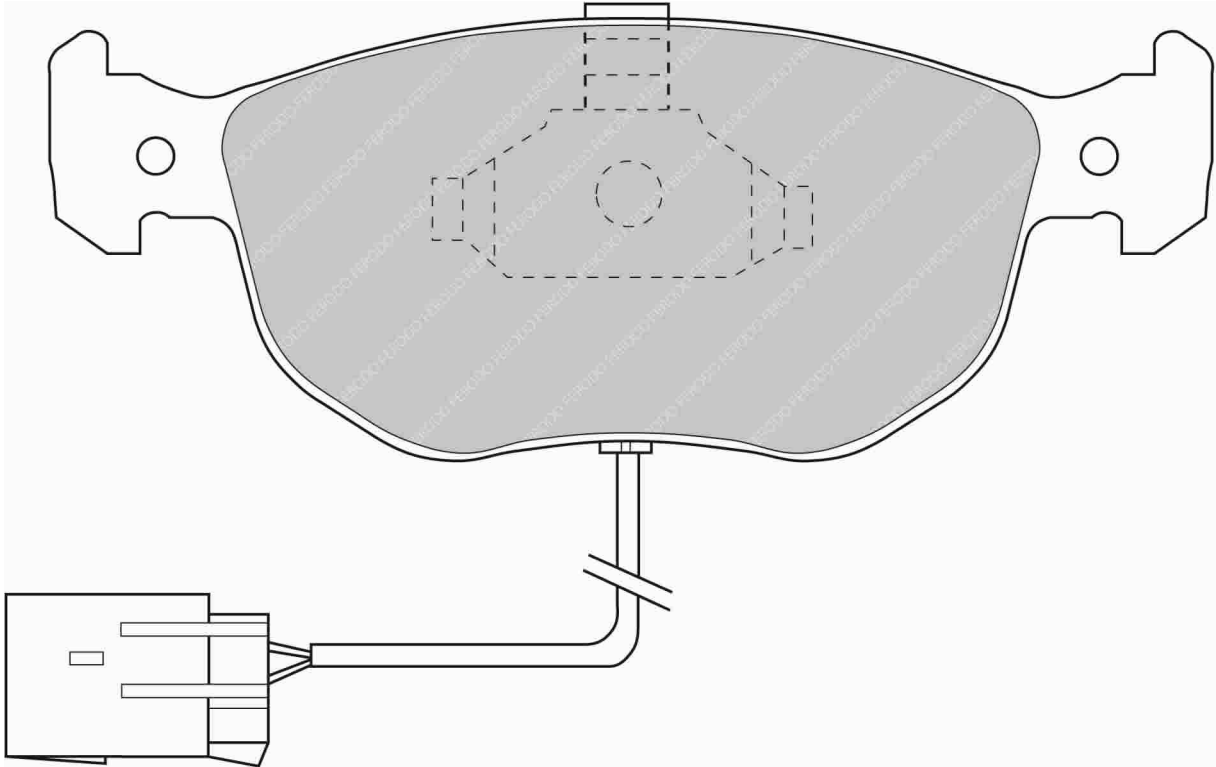

IMPORTANT NOTICE: Please note that the height measurement represents the radial depth, not the entire back plate

FORD Front

ECE R90: E490R01071/227

Also available in Car Racing catalogue see: FCP767

CROSS REFERENCE	
ALCON	PNF0084X238.4
BREMBO	07.8301.31
MINTEX	MDB1810
MINTEX	MDB1895
MINTEX	MDB2193
WVA	21 583 18,80