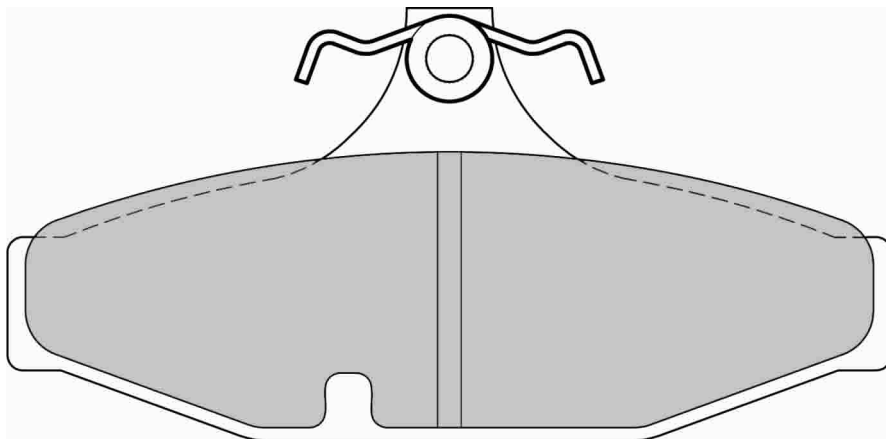

FDSE6003

113.7mm = 4.476" 32.0mm = 1.260" 14.4mm = 0.567"

IMPORTANT NOTICE: Please note that the height measurement represents the radial depth, not the entire back plate

HOLDEN Rear, TOYOTA Rear

ECE R90: No R90: Ex EU