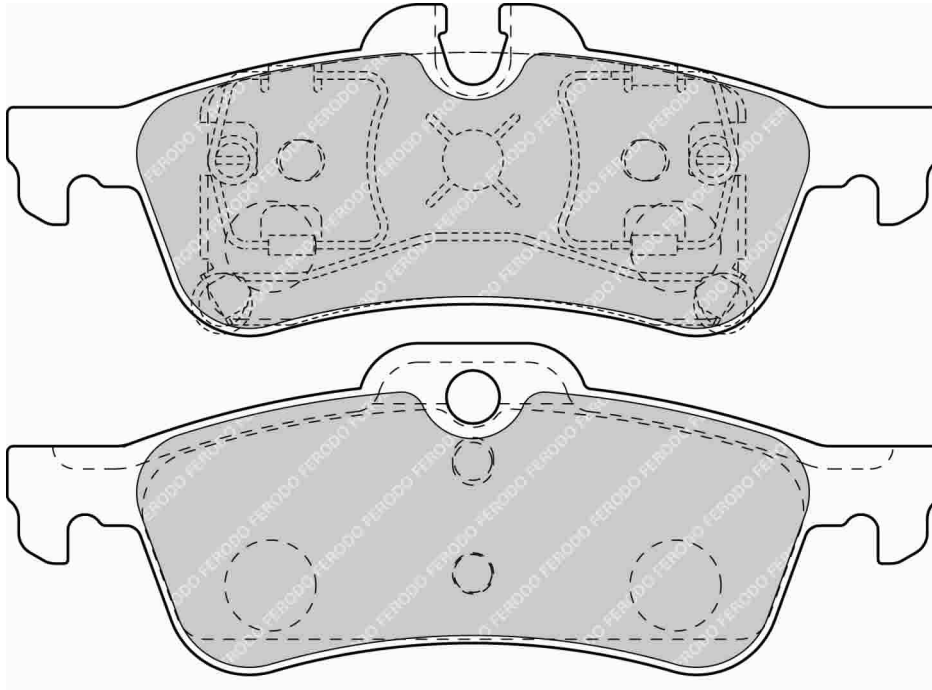

FDS1676

123.0mm = 4.843" 32.0mm = 1.260" 16.4mm = 0.646" WVA No: 23 716 16,40

IMPORTANT NOTICE: Please note that the height measurement represents the radial depth, not the entire back plate

MINI Rear

ECE R90: E490R01071/712

Also available in Car Racing catalogue see: FCP1676

CROSS REFERENCE	
MINTEX	MDB2639
WVA	23 716 16,40