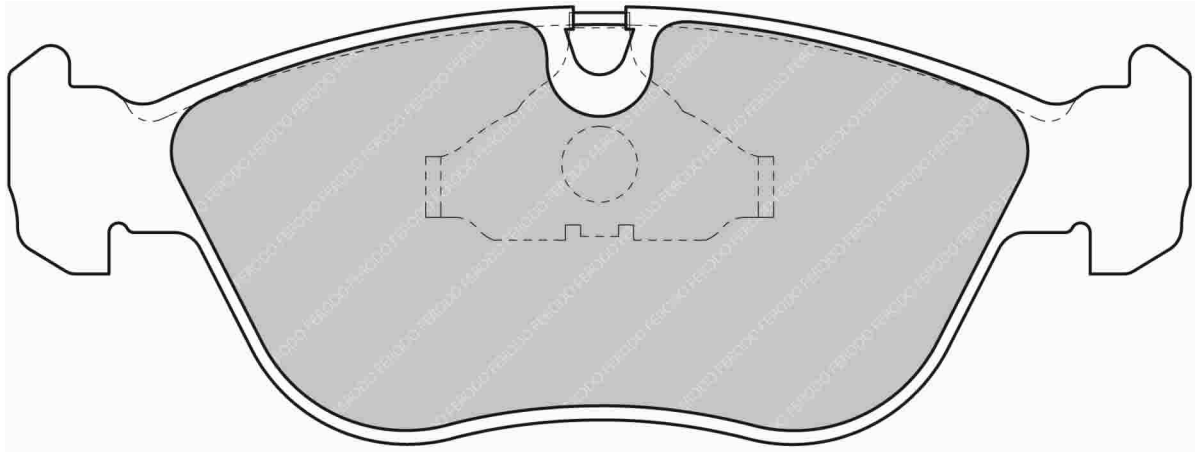

FDS1285

156.5mm = 6.161" 51.6mm = 2.031" 18.8mm = 0.740" WVA No: 21 273 19,50

IMPORTANT NOTICE: Please note that the height measurement represents the radial depth, not the entire back plate

VOLVO Front

ECE R90: E190R01174/011

Also available in Car Racing catalogue see: FCP1285

CROSS REFERENCE	
MINTEX	MDB1984
PAGID	1675
PFC	0395
WVA	21 273 19,50