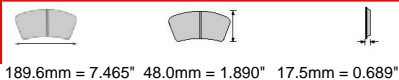

FDSR3099

IMPORTANT NOTICE: Please note that the height measurement represents the radial depth, not the entire back plate

ECE R90: None

IMAGE NOT AVAILABLE

Also available in Car Racing catalogue see: FRP3099

CROSS REFERENCE	
BREMBO	XA5.71.M2