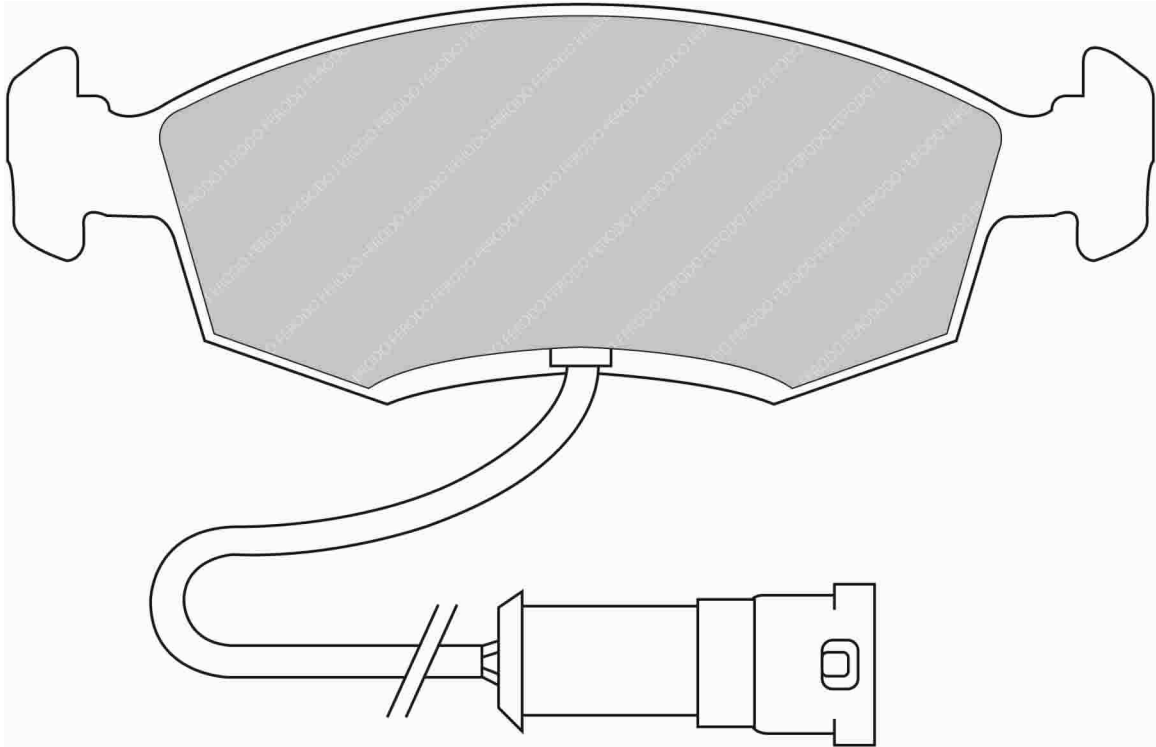

IMPORTANT NOTICE: Please note that the height measurement represents the radial depth, not the entire back plate

FORD Front

ECE R90: Pre 99: Apply KBA code 60838

Also available in Car Racing catalogue see: FCP276

CROSS REFERENCE	
BREMBO	07.8301.04
FMSI	D298
MINTEX	MDB1236
WVA	20 907 18,00