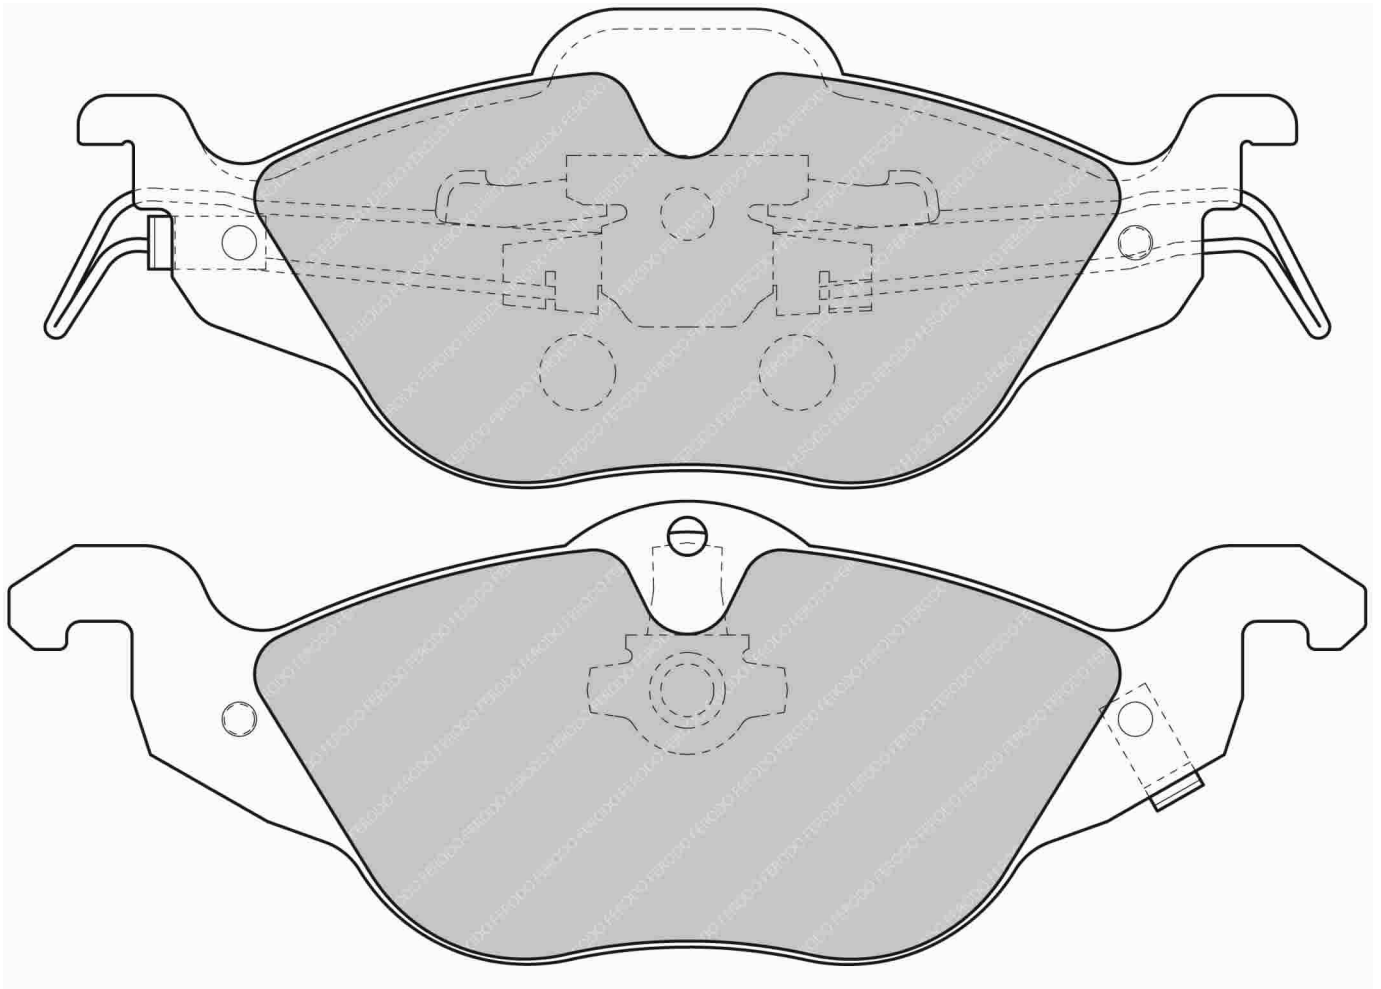

FDS1293

177.7mm = 6.996" 52.4mm = 2.063" 18.8mm = 0.740" WVA No: 23 063 18,40
177.7mm = 6.996" 52.4mm = 2.063" 17.5mm = 0.689"

IMPORTANT NOTICE: Please note that the height measurement represents the radial depth, not the entire back plate

OPEL Front, VAUXHALL Front

ECE R90: E490R01071/895

Also available in Car Racing catalogue see: FCP1293

CROSS REFERENCE	
BREMBO	07.8301.64
MINTEX	MDB1908
WVA	23 063 18,40