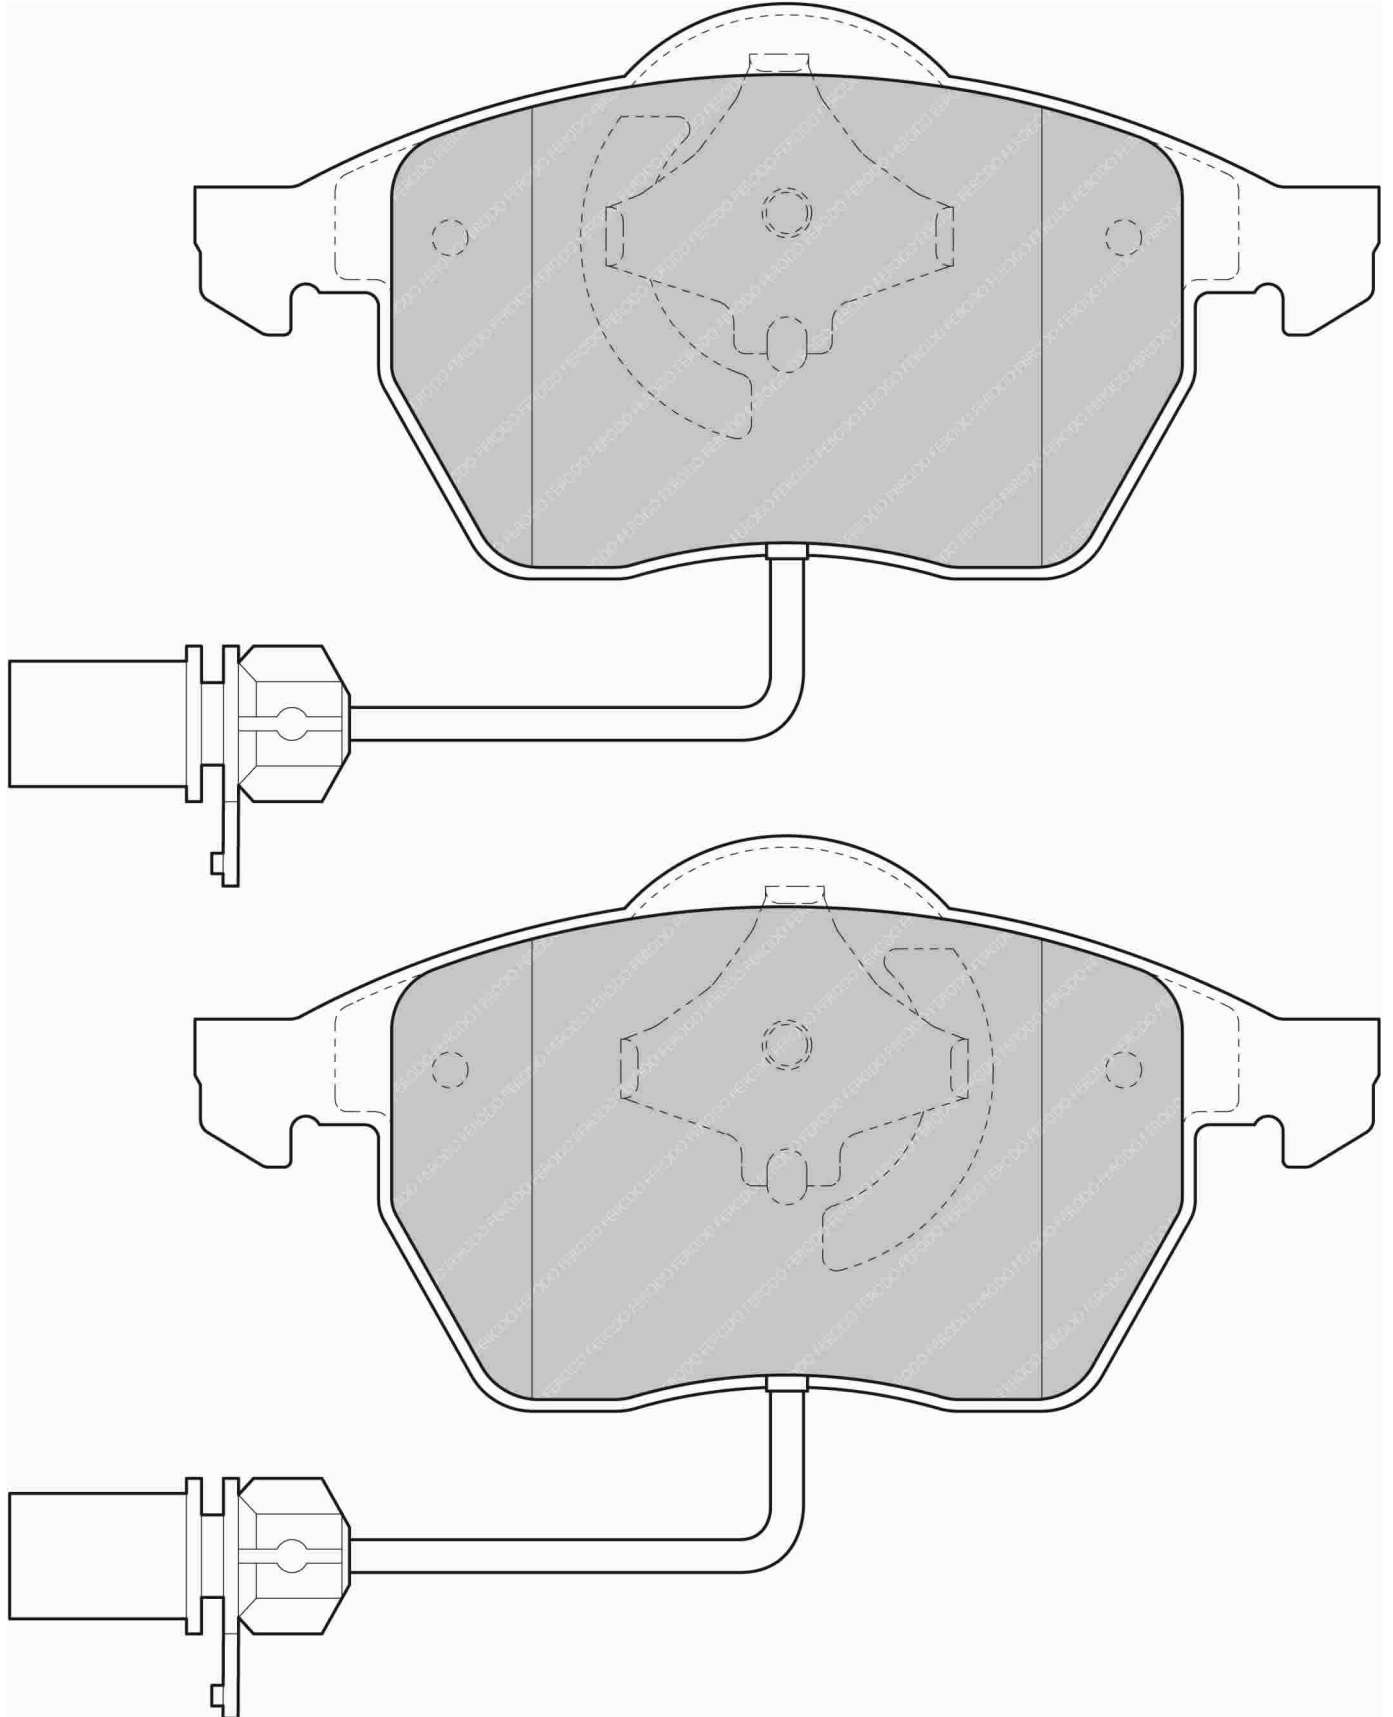

AUDI Front, FORD Front, SEAT Front, VOLKSWAGEN Front

ECE R90: E490R01071/913

FDS1324

96.0mm = 3.780" 42.0mm = 1.654" 13.9mm = 0.547" WVA No: 23 601 16,70

IMPORTANT NOTICE: Please note that the height measurement represents the radial depth, not the entire back plate