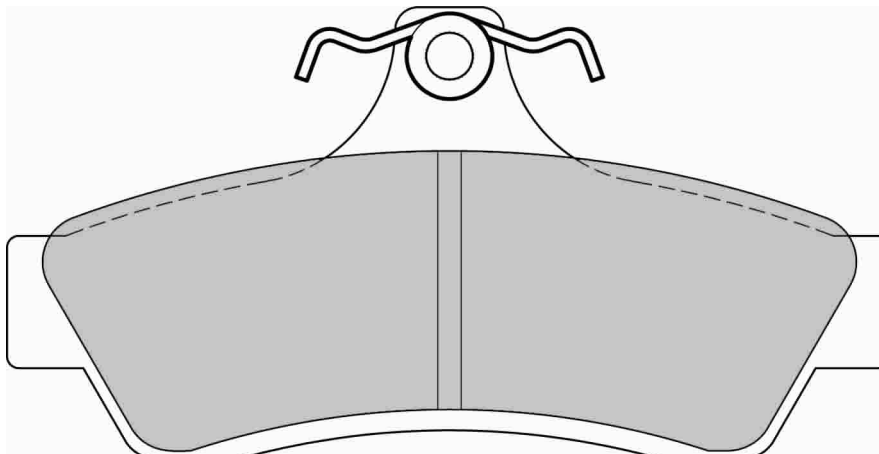

FDSE6000

113.8mm = 4.480" 33.2mm = 1.307" 18.0mm = 0.709"

IMPORTANT NOTICE: Please note that the height measurement represents the radial depth, not the entire back plate

HOLDEN Rear, HOLDEN (HSV) Rear, MONARO Rear

ECE R90: No R90: Ex EU