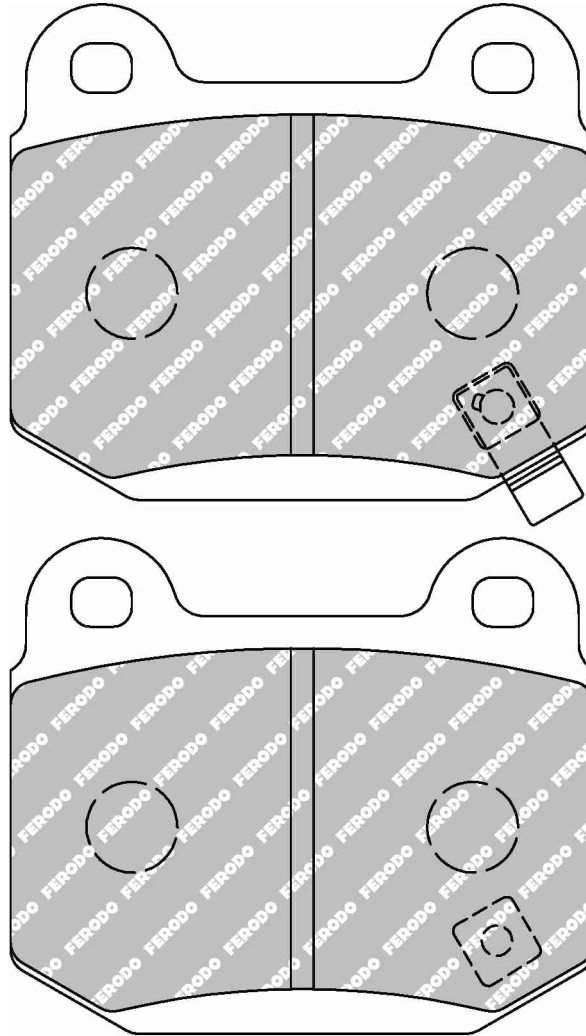

76.8mm = 3.024" 45.0mm = 1.772" 14.6mm = 0.575" WVA No: 21 580 14,30

IMPORTANT NOTICE: Please note that the height measurement represents the radial depth, not the entire back plate

INFINITI Rear, LOTUS Front, MITSUBISHI Front / Rear, NISSAN Rear, NISSAN Australia Rear, OPEL Front, SUBARU Rear, ECE R90: E490R01071/1123
VAUXHALL Front

Also available in Car Racing catalogue see: FCP1562

CROSS REFERENCE	
ALCON	PNF0084X358.4
BREMBO	07.5505.91
MINTEX	MDB2342
PAGID	1587
PAGID	2593
PFC	0109
WVA	21 580 14,30