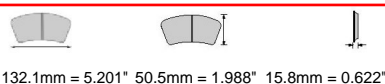

IMPORTANT NOTICE: Please note that the height measurement represents the radial depth, not the entire back plate

ECE R90: