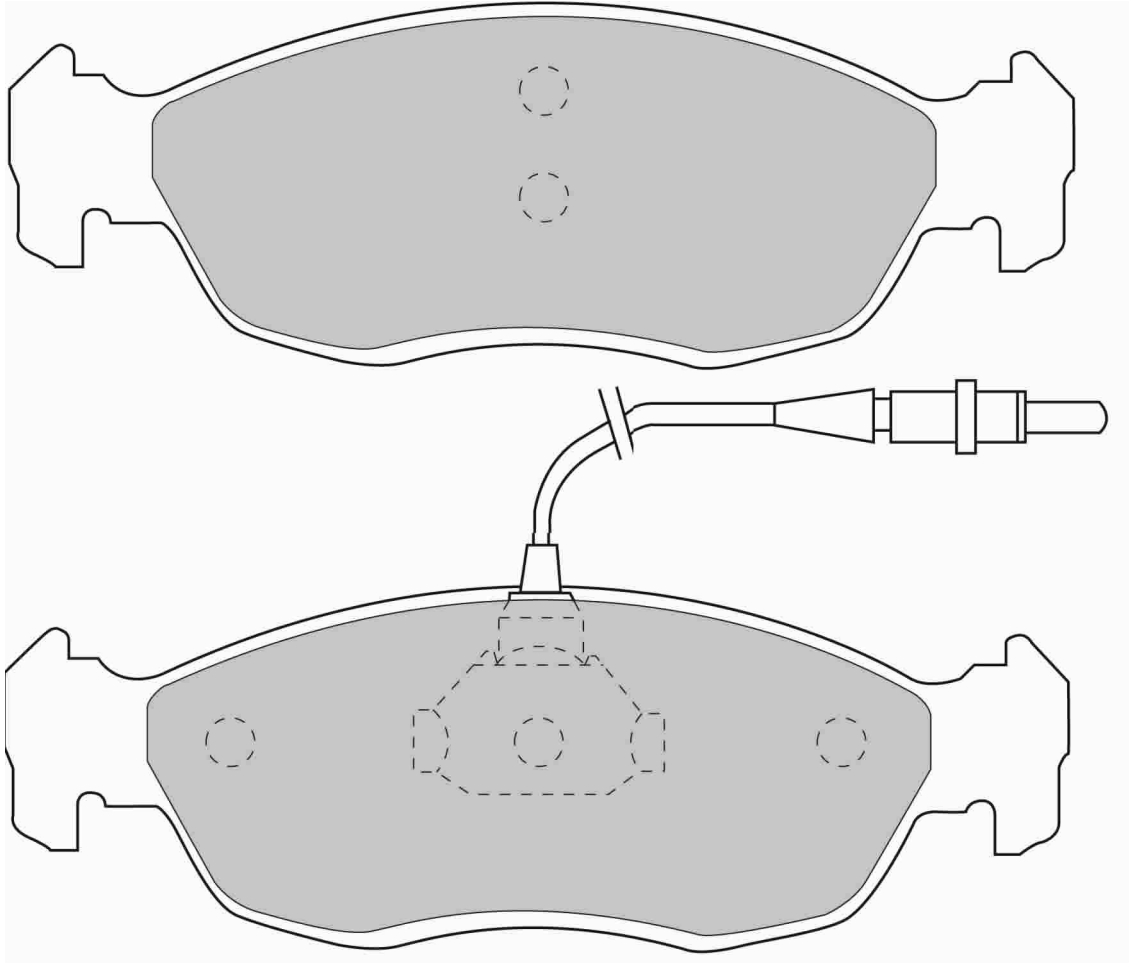

FDS876

141.3mm = 5.563" 41.6mm = 1.638" 16.5mm = 0.650" WVA No: 21 430 17,30

IMPORTANT NOTICE: Please note that the height measurement represents the radial depth, not the entire back plate

PEUGEOT Front

ECE R90: E490R01071/121

Also available in Car Racing catalogue see: FCP876

CROSS REFERENCE	
BREMBO	07.8301.37
MINTEX	MDB1662
PAGID	1620
WVA	21 430 17,30