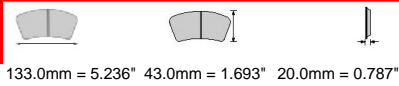

FDSR501

IMPORTANT NOTICE: Please note that the height measurement represents the radial depth, not the entire back plate

ECE R90: None