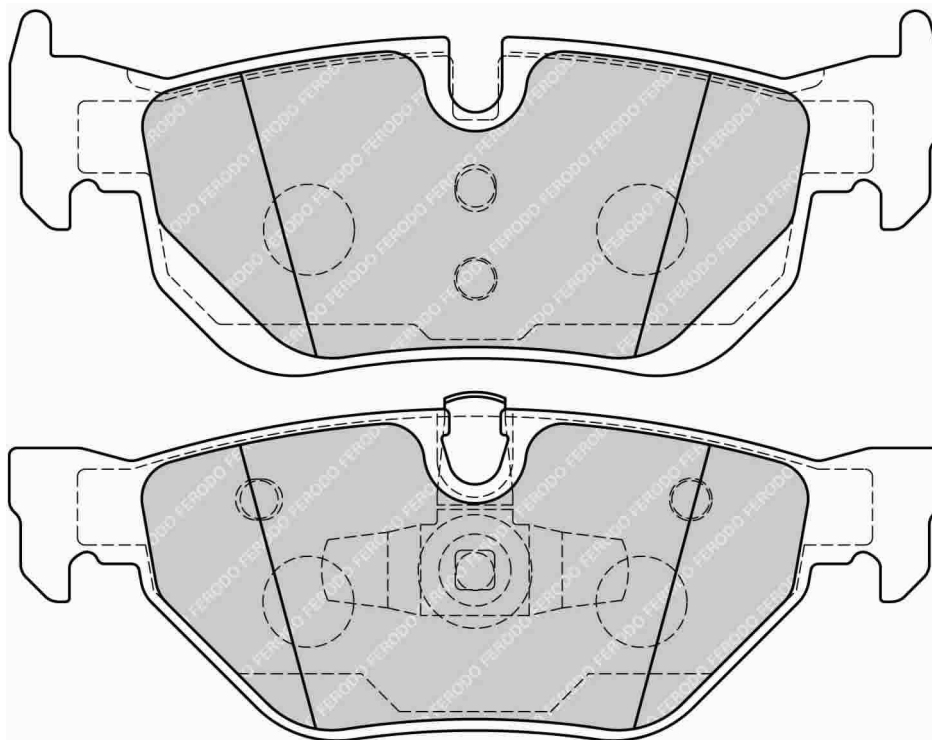

FDS1807

123.1mm = 4.846" 39.0mm = 1.535" 17.0mm = 0.669" WVA No: 23 926 17,00

IMPORTANT NOTICE: Please note that the height measurement represents the radial depth, not the entire back plate

BMW Rear

ECE R90: E11 90R-01194/7051

Also available in Car Racing catalogue see: FCP1807

CROSS REFERENCE	
PFC	0396
WVA	23 926 17,00