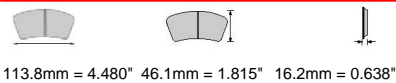

HOLDEN Front, HOLDEN (HSV) Front, MONARO Front

ECE R90: None

Also available in Car Racing catalogue see: FRP3084

CROSS REFERENCE	
AP RACING	CP7040D61
PAGID	20346

FDSR3085

IMPORTANT NOTICE: Please note that the height measurement represents the radial depth, not the entire back plate