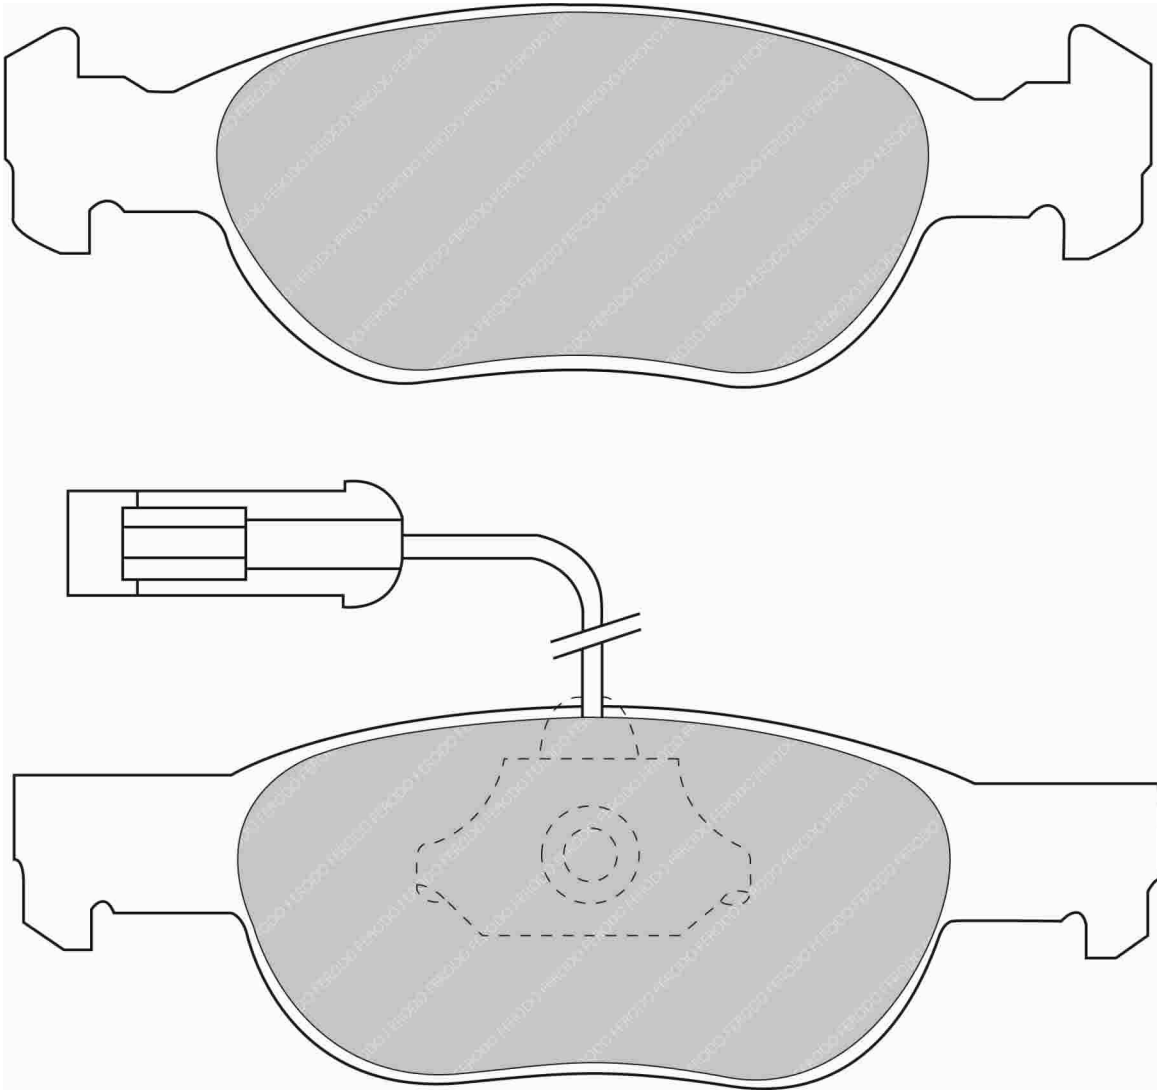

FDS1040

151.4mm = 5.961" 45.0mm = 1.772" 17.1mm = 0.673" WVA No: 21 930 17,10

IMPORTANT NOTICE: Please note that the height measurement represents the radial depth, not the entire back plate

ALFA ROMEO Front, FIAT Front, LANCIA Front

ECE R90: E490R01071/893

CROSS REFERENCE

BREMBO	07.8301.40
MINTEX	MDB1733
WVA	21 930 17,10