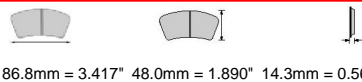

FDS4168

FMSI No: D1368

IMPORTANT NOTICE: Please note that the height measurement represents the radial depth, not the entire back plate

MITSUBISHI Rear

ECE R90: E9 90R-01159/2543