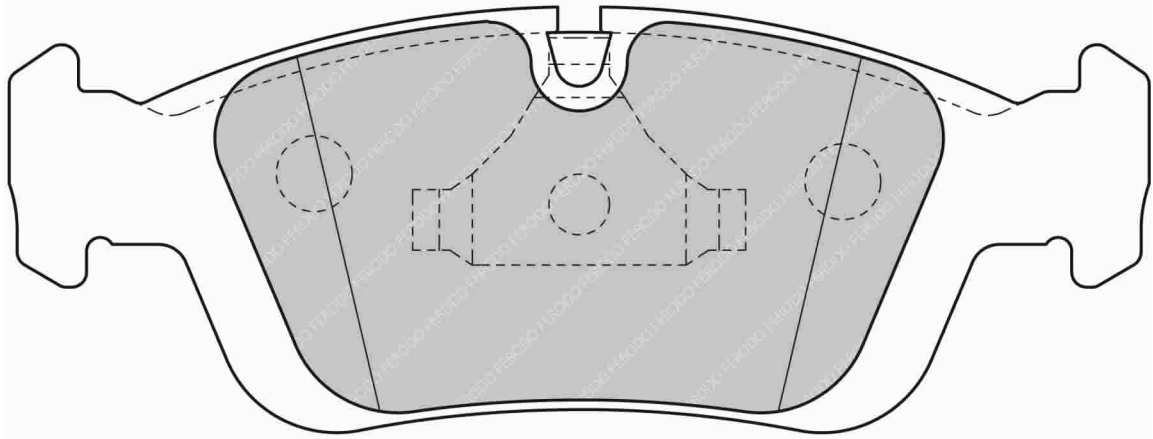

FDS1300

151.4mm = 5.961" 52.4mm = 2.063" 16.9mm = 0.665" WVA No: 21 925 17,80

IMPORTANT NOTICE: Please note that the height measurement represents the radial depth, not the entire back plate

BMW Front

ECE R90: E190R01174/003

Also available in Car Racing catalogue see: FCP1300

CROSS REFERENCE

MINTEX	MDB1901
PAGID	2180
WVA	21 925 17,80

FDS1301

123.2mm = 4.850" 39.7mm = 1.563" 16.6mm = 0.654" WVA No: 21 934 17,30

IMPORTANT NOTICE: Please note that the height measurement represents the radial depth, not the entire back plate

BMW Rear, MG Rear, ROVER Rear

ECE R90: E190R01174/004