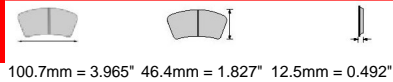

FDSR502

IMPORTANT NOTICE: Please note that the height measurement represents the radial depth, not the entire back plate

ECE R90: None