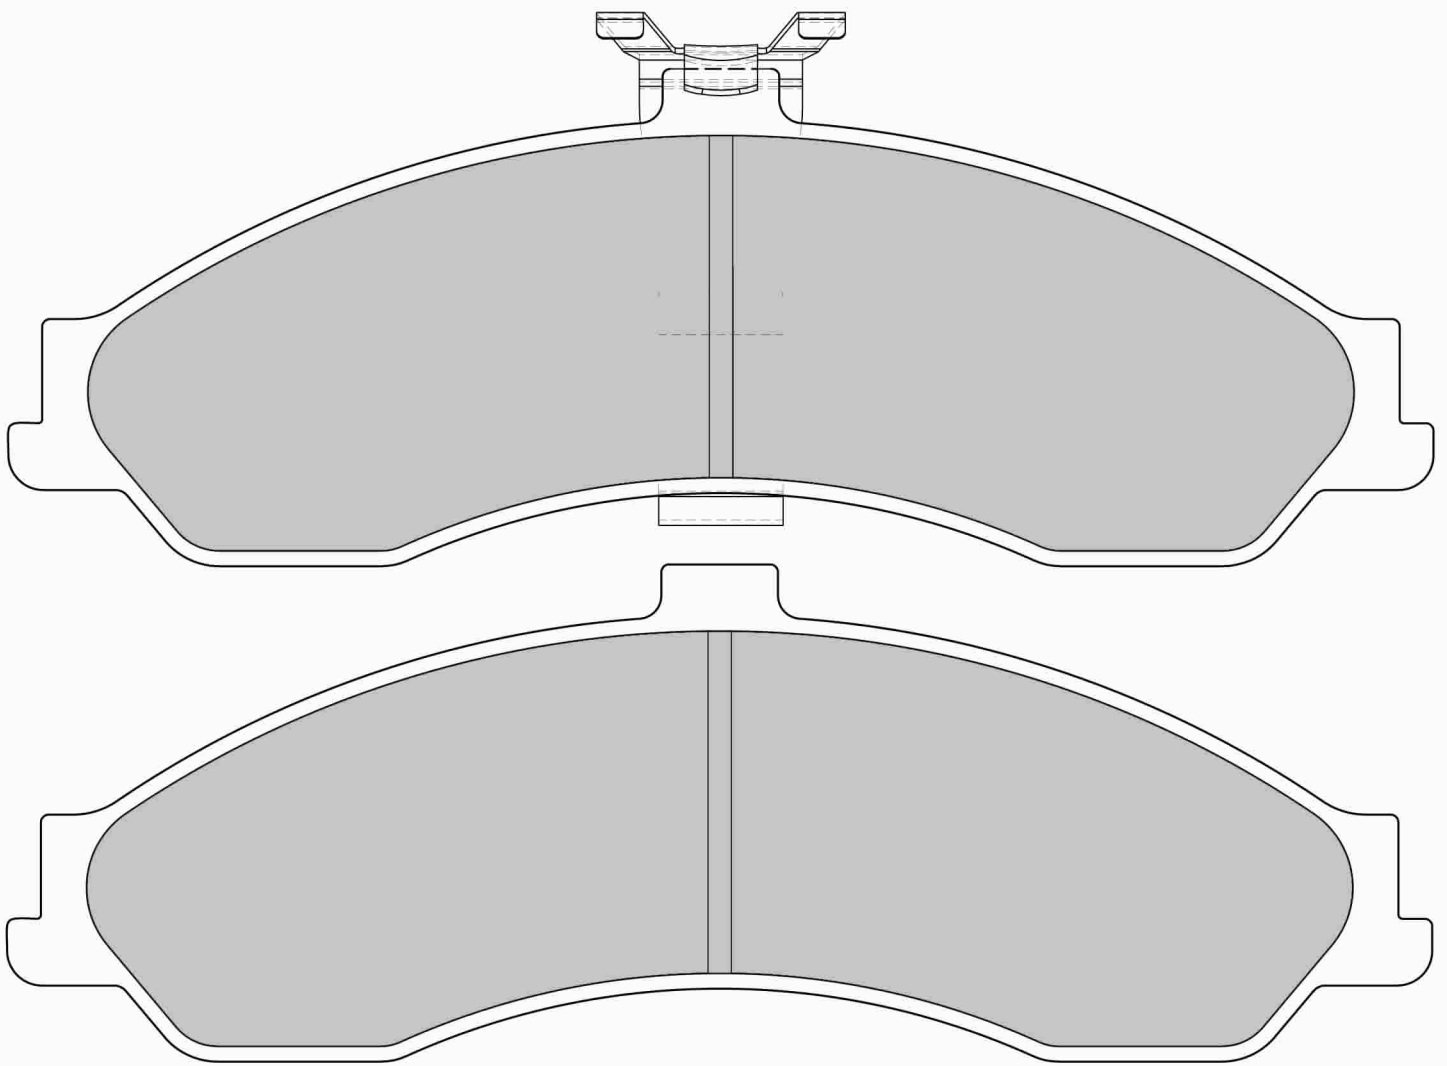

HOLDEN Front, MONARO Front

ECE R90: No R90: Ex EU

FDSE6002

114.0mm = 4.488" 31.0mm = 1.220" 15.2mm = 0.598"

IMPORTANT NOTICE: Please note that the height measurement represents the radial depth, not the entire back plate