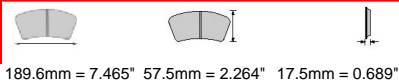

HOLDEN (HSV) Rear, MG Front, MONARO Rear

ECE R90: None

Also available in Car Racing catalogue see: FRP3085

CROSS REFERENCE	
AP RACING	CP7600D46
PAGID	20349

FDSR3098

IMPORTANT NOTICE: Please note that the height measurement represents the radial depth, not the entire back plate