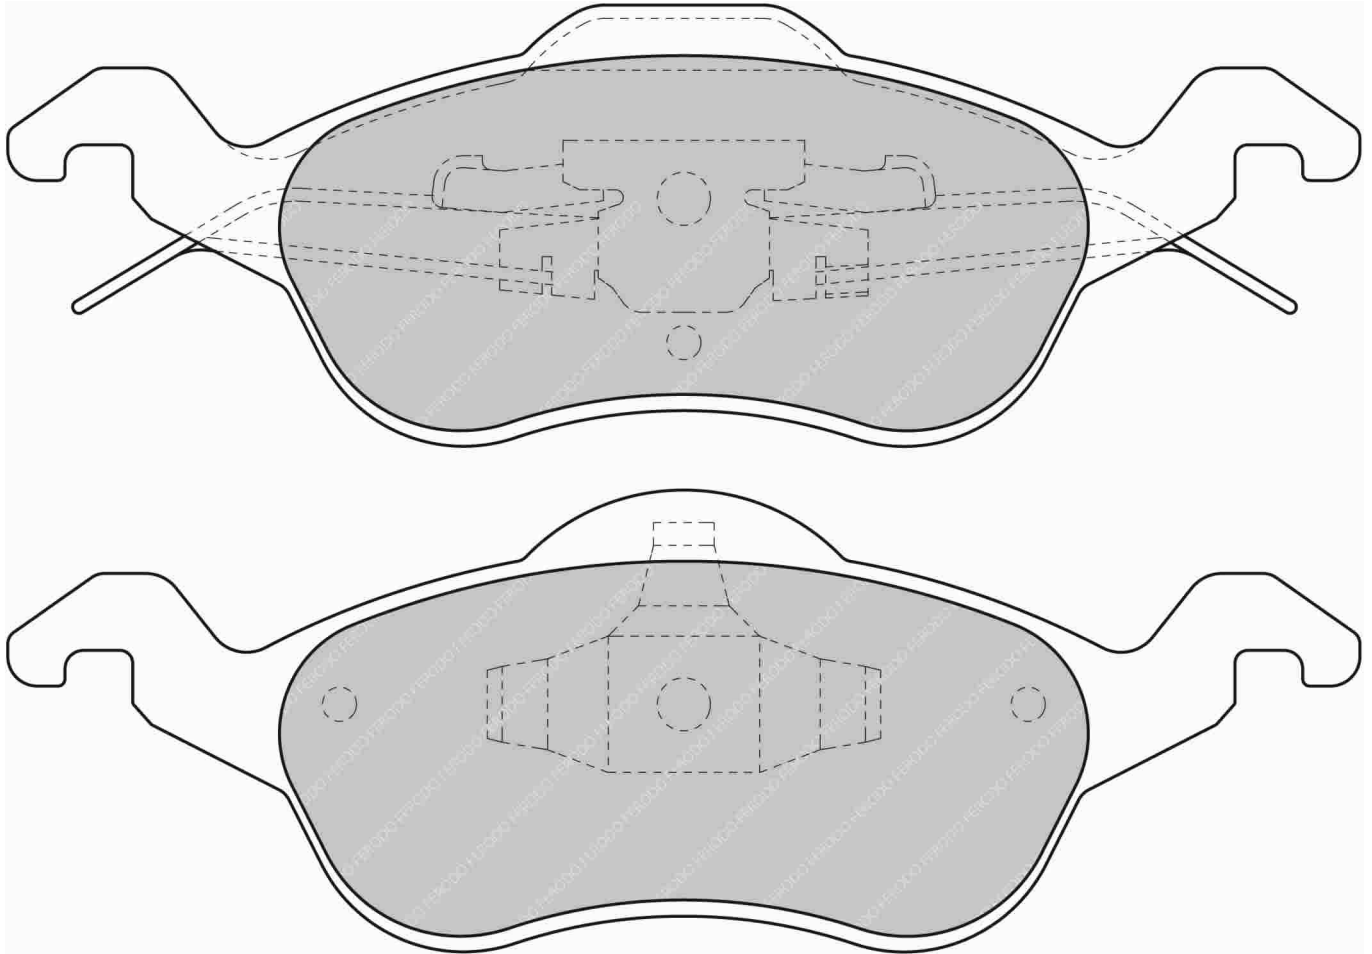

IMPORTANT NOTICE: Please note that the height measurement represents the radial depth, not the entire back plate

FORD Front

ECE R90: E490R01071/505

Also available in Car Racing catalogue see: FCP1318

CROSS REFERENCE	
BREMBO	07.8301.72
MINTEX	MDB1958
WVA	23 154 19,00