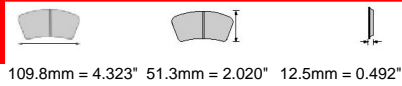

FDSR3109

IMPORTANT NOTICE: Please note that the height measurement represents the radial depth, not the entire back plate

ASTON MARTIN Rear

ECE R90: None