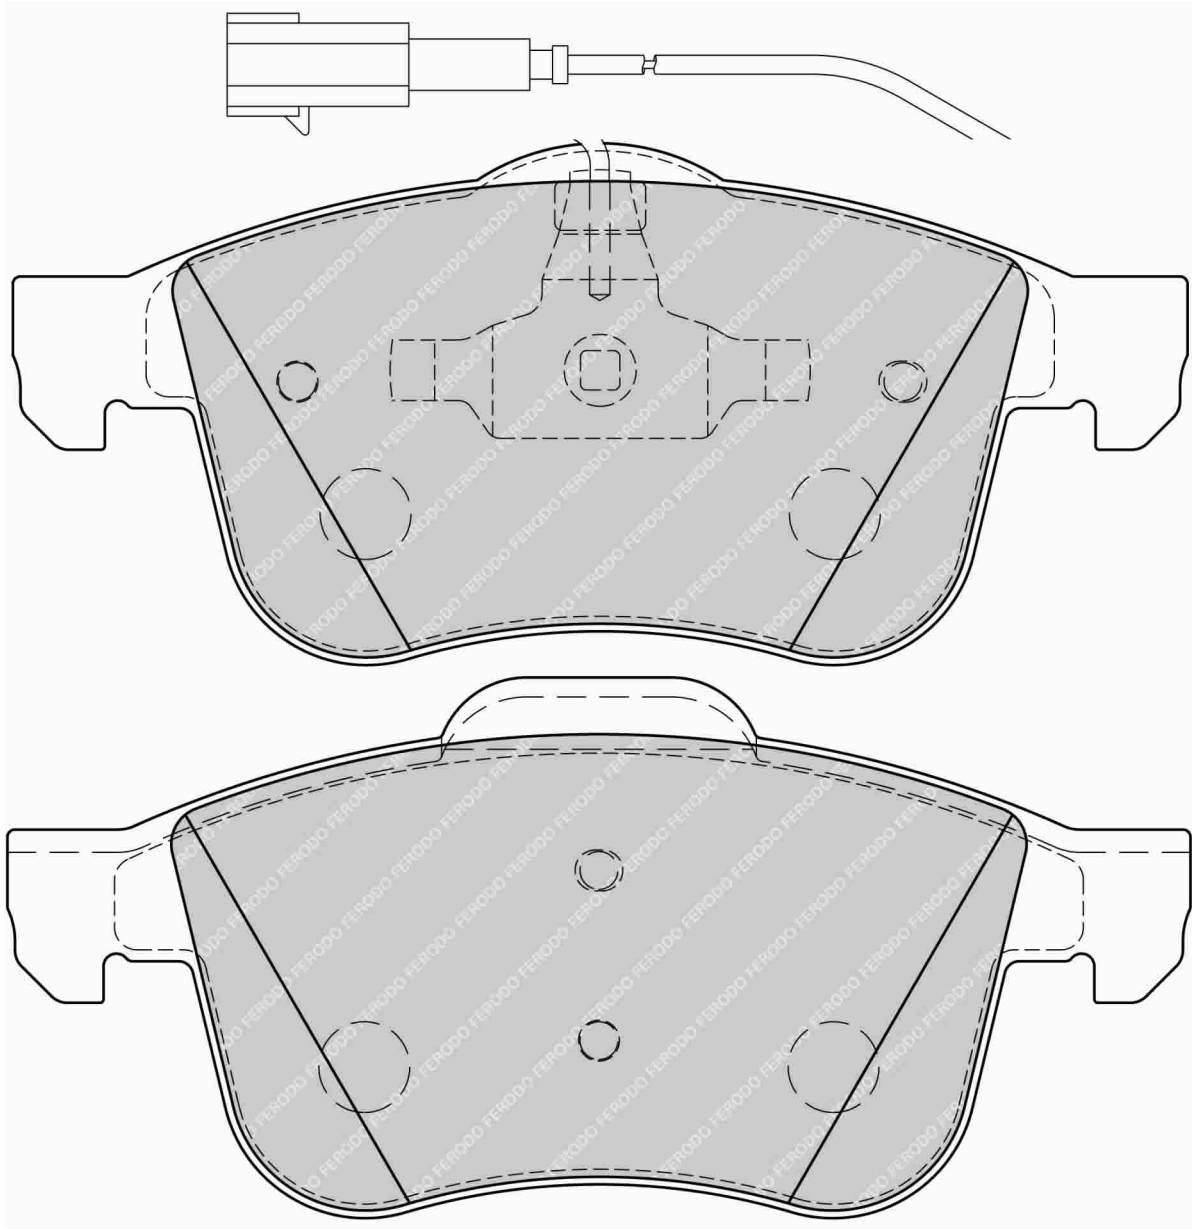

IMPORTANT NOTICE: Please note that the height measurement represents the radial depth, not the entire back plate

ALFA ROMEO Front

ECE R90: E11 90R 01194/6143

Also available in Car Racing catalogue see: FCP1805

CROSS REFERENCE	
MINTEX	MDB2790
WVA	24 339 19,90