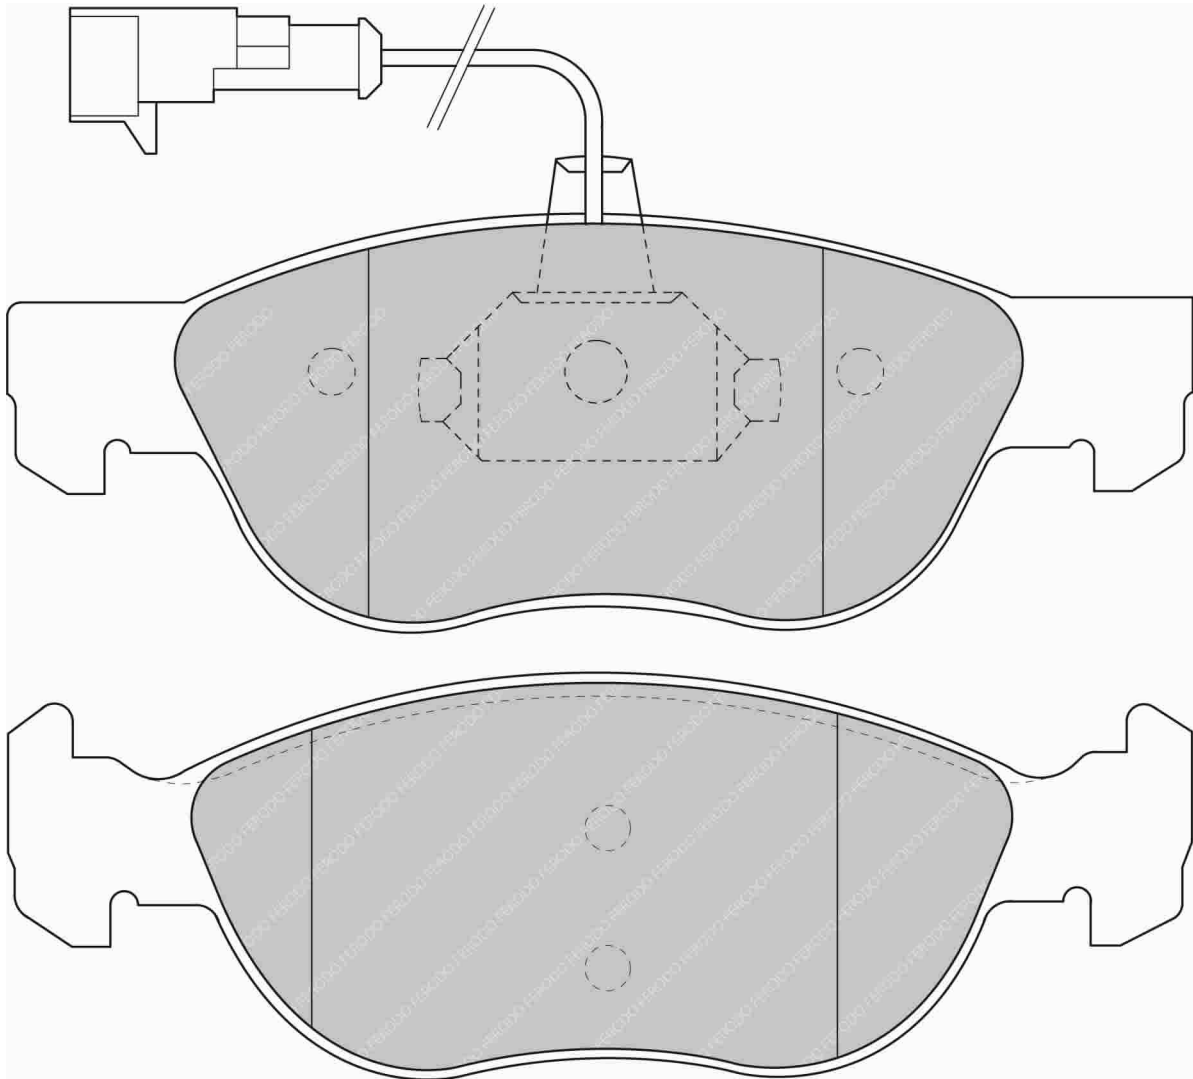

IMPORTANT NOTICE: Please note that the height measurement represents the radial depth, not the entire back plate

FIAT Front, LANCIA Front

ECE R90: E490R01071/482

Also available in Car Racing catalogue see: FCP1056

CROSS REFERENCE	
BREMBO	07.8301.45
MINTEX	MDB1734
WVA	21 927 17,00