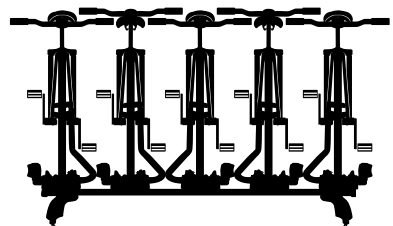

Thule WingBar 963 (150 cm)
Thule ProRide 591 (x5)