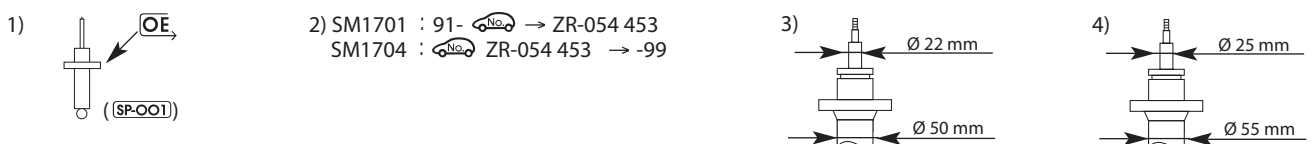

Toledo III (5P2)

(2WD) 1.6i, 2.0i, 2.0 FSI 1.9 TDI, 2.0 TDI Exc. Sport sus.,	(5P) 9.04-			324703³⁾	354006	334834³⁾	344459	910057 SM1714	910058 SM9707
(2WD) 1.6i, 2.0i, 2.0 FSI 1.9 TDI, 2.0 TDI Exc. Sport sus.,	(5P) 9.04-			325700⁴⁾	354006	335808⁴⁾	344459	910057 SM1714	910058 SM9707