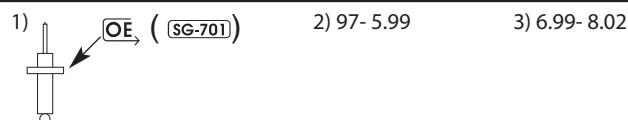

Cordoba Vario

1.4, 1.6 1.9 SDI (47KW, 50 KW)	(6K) 97- 8.02	633712	333712 <u>324025</u>		443296¹⁾	343297¹⁾	
			915401 ▼ SM1704 ²⁾ 910088 ◇ SM1713 ³⁾		915419 SM9700		
1.9 TDI (66 KW, 81KW)	(6K) 97- 8.02	634810	334810 <u>324025</u>		443296¹⁾	343297¹⁾	
			915407 ▼ SM1704 ²⁾ 910088 ◇ SM1713 ³⁾		915419 SM9700